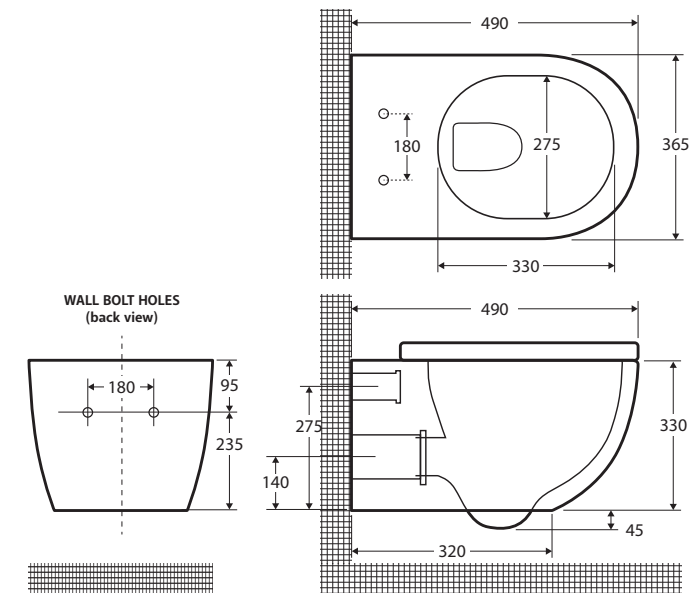

Available in

P-Trap
Pan & Standard Seat
K2376W-PS

P-Trap
Pan & Slim Seat
K2376W-PS-2

Cleaning & Care

- The toilet seat may be removed for cleaning - depress the quick release buttons and lift up.
- Clean only with a soft cloth or sponge using warm water and mild soap or detergent. Do not use any abrasive cleaning materials.
- Do not use any solvents or corrosive liquids.
- Note that use of clip-on deodorisers will affect flushing performance on rimless suites.

While we aim to ensure specifications are correct at the time of publication, Fienza reserves the right to make modifications without prior notice. Physical colour may vary from image shown. All measurements are shown in millimetres. For ceramic products, please allow +/- 10 mm tolerance for manufacturing variance. Always use physical product measurements for mark-ups and roughing-in as the technical drawing may differ from actual product received.