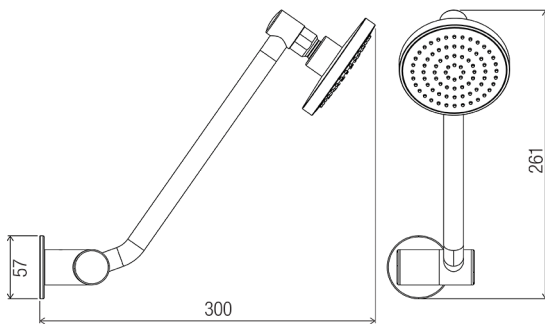

### DIMENSIONS

### INDICATIVE IMAGE

#### Features

- ABS 100 mm traditional shower with rub-clean spray diffusor
- Brass 300 mm adjustable/orbital arm with flow INTERCHANGE® spigot
- Brass 57 mm wall flange
- Chrome plated finish
- Full pattern spray