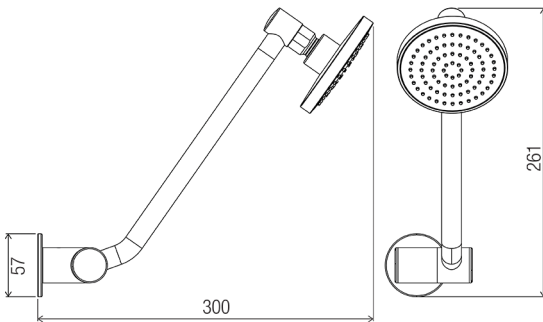

PRODUCT INFORMATION

DIMENSIONS

INDICATIVE IMAGE

STREAMJET™/CLICKLOCK™ ARM

Product Code - Finish

- OH 006D MB - Matte Black

Features

- ABS 100 mm traditional shower with rub-clean spray diffuser
- Brass 300 mm adjustable/orbital arm with flow INTERCHANGE® spigot
- Brass 57 mm wall flange
- Matte Black finish
- Full pattern spray

Compliance

- Watermark AS 3662 WMKT 21147
- WELS 3 Star license number 0046 – 9 L/min water flow rating
- WELS 4 Star license number 0046 – 6.5 L/min water flow rating

Warranty

See Con-Serv warranty policy for full details.