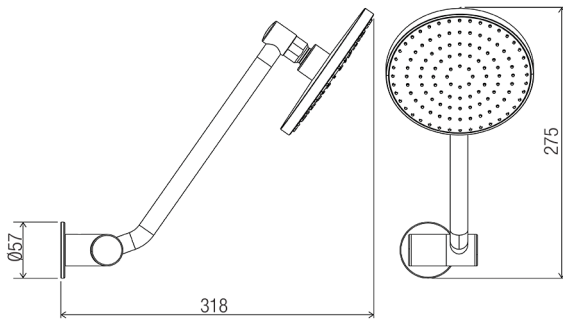

### DIMENSIONS

#### Features

- ABS 130 mm extra large shower with rub-clean spray diffusor
- Brass 300 mm adjustable/orbital arm with flow INTERCHANGE® spigot
- Brass 57 mm wall flange
- Chrome plated finish
- Full pattern spray