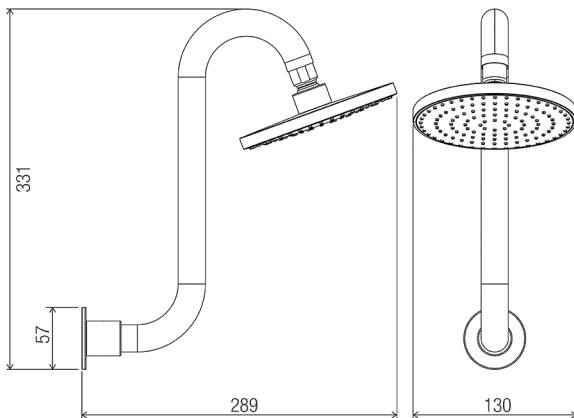

### DIMENSIONS

### INDICATIVE IMAGE

#### Features

- ABS 130 mm extra large shower with rub-clean spray diffusor
- Brass 290 mm rising arm with flow INTERCHANGE® spigot
- Brass 57 mm wall flange
- Chrome plated finish
- Full pattern spray