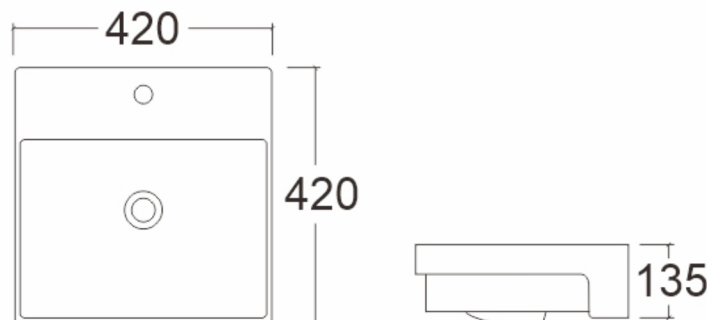

RIVIERA 420

Semi Recess Basin

RIV420SRB

Features

- Manufactured from Vitreous China
- One Tap Hole
- Overflow
- 32mm Overflow Waste Not Included

Finish

Gloss White

Dimensions

420mm L x 420mm D x 135mm H

Warranty

- 5 Year Product Replacement Warranty
- 1 Year Labour