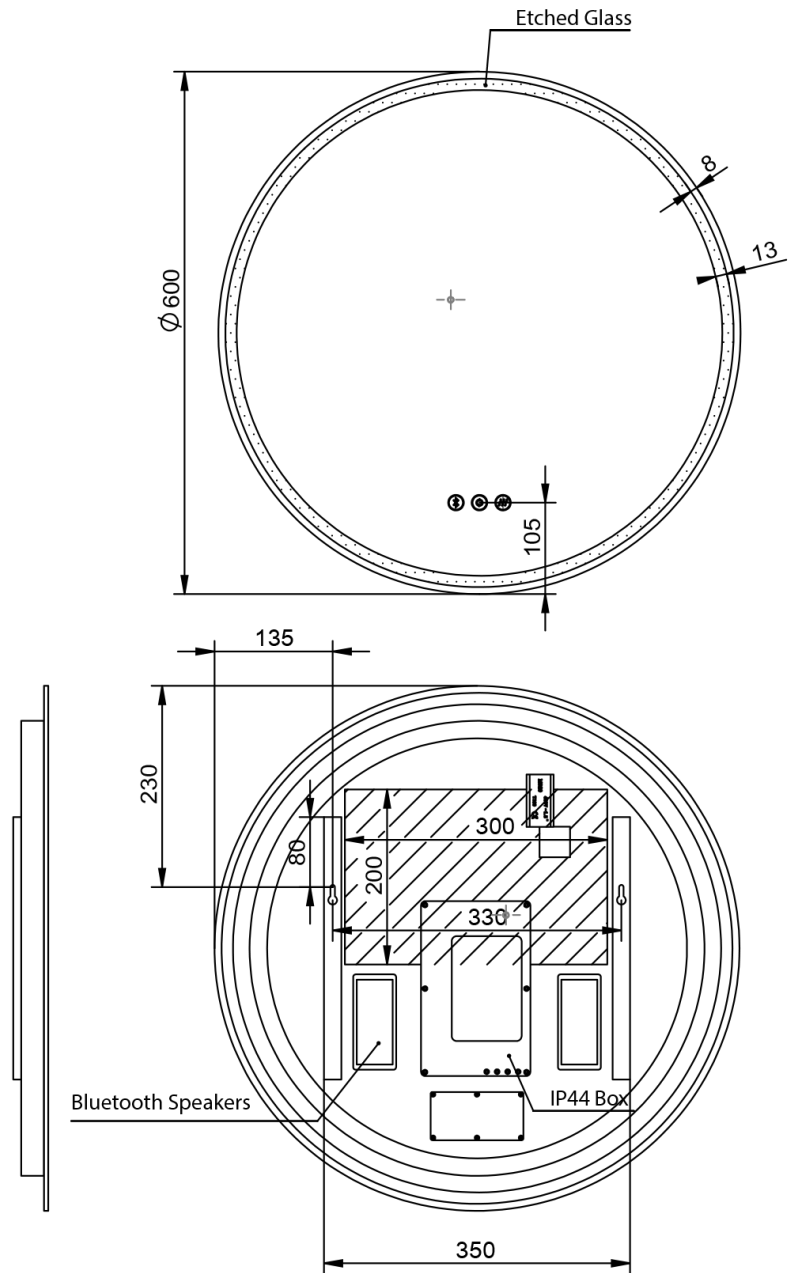

Features

- LED Lighting (Backlit)
- Adjustable Colour Temperature
- Demister with 1 Hour Auto Cut-off
- Bluetooth Speakers
- Copper Free Mirror