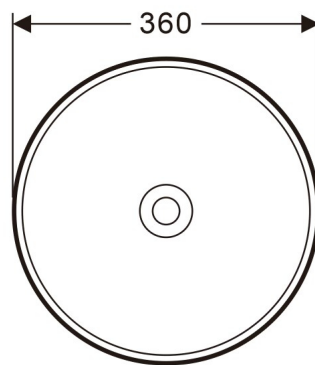

SIERA ROUND

Semi Inset Basin

SIESIVB-MB

Features

- Manufactured from Vitreous China
- Semi Inset Installation
- Thin Wall
- Suits Tower Basin Mixer
- 50mm Above Bench
- 32mm Waste Not Included

Finish

Matte Black

Dimensions

360 D x 140mm H

Warranty

- 5 Year Product Replacement Warranty
- 1 Year Labour