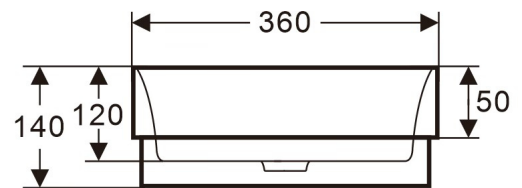

SIERA ROUND

Semi Inset Basin

SIESIVB-MB

Features

- Manufactured from Vitreous China
- Semi Inset Installation
- Thin Wall
- Suits Tower Basin Mixer
- 50mm Above Bench
- 32mm Waste Not Included

Finish

Matte Black

Dimensions

360 D x 140mm H

Warranty

- 5 Year Product Replacement Warranty
- 1 Year Labour