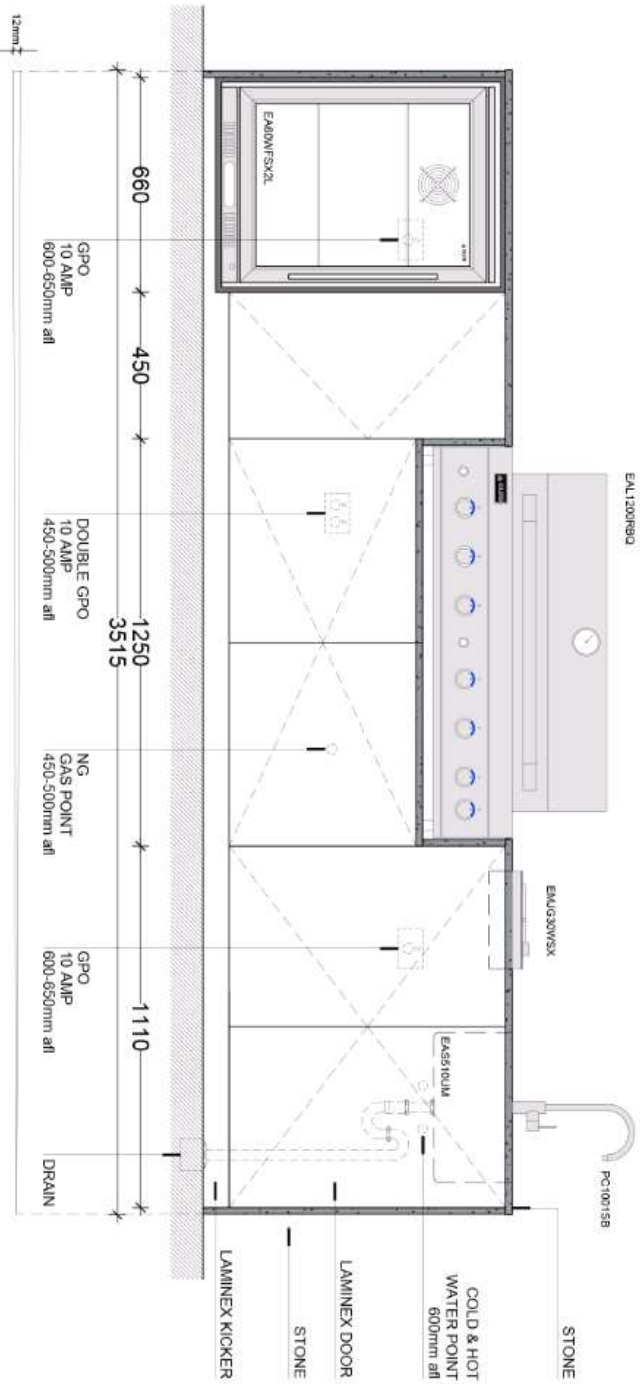

**eurøalfresco**  
BY EURO APPLIANCES  
**VIVA**

Notes : The service handset applies to a standard model kitchen. Services need to be changed according to your kitchen special layout. (ie. Reverse side sink & tap... etc.)  
Notes : Quoted for standard waterfall stone ends of 930mm high. It should be noted that a non-level surface will require a custom waterfall stone end to be cut, incurring an additional fee. Delivery not included in the price installation and assembly not included in the price.

STONE  
TBA

DOOR/KICKER  
TBA