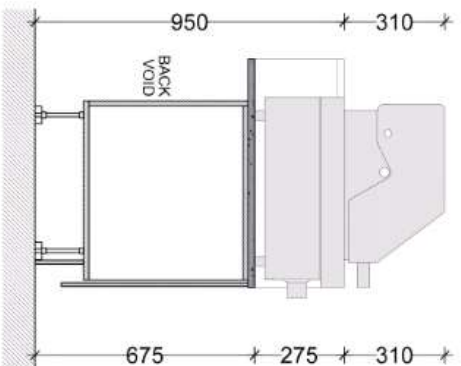

**eurøalfresco**  
BY EURO APPLIANCES  
**VIVA**

Notes : The service handset applies to a standard model kitchen. Services need to be changed according to your kitchen special layout. (ie. Reverse side sink & tap... etc.)  
Notes : Quoted for standard waterfall stone ends of 930mm high. It should be noted that a non-level surface will require a custom waterfall stone end to be cut, incurring an additional fee. Delivery not included in the price installation and assembly not included in the price.