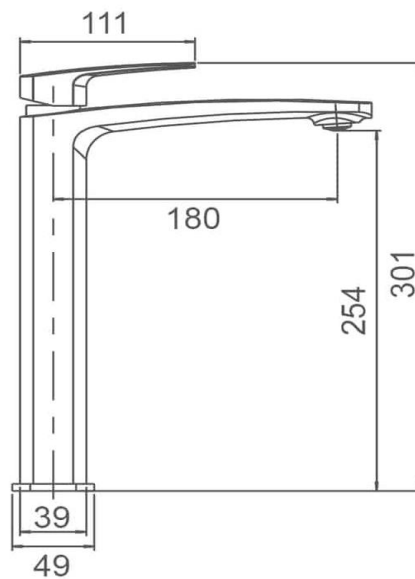

# BRAVO-II TOWER MIXER

**WELS:** 5 Star 6L/min

**WELS Reg No:** T36593

**Pressure Rating:**

Min 150KPa - Max 500KPa

Matte Black  
WT 3502MK

Brushed Nickel  
WT 3502BN

Chrome  
WT 3502

SPECIFICATIONS