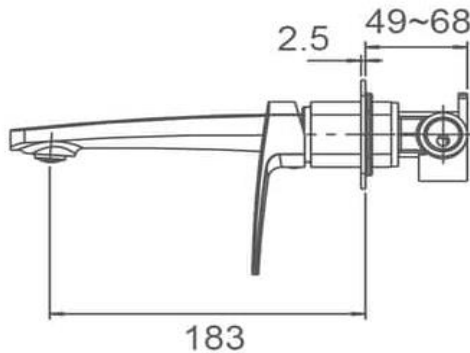

CLEANING & MAINTENANCE:

Tapware should be cleaned with mild detergent and water

All Products must be cleaned with a soft cloth with soapy water, avoid waxes, solvents, abrasives, acids and other chemical based cleaners

Warranty will be void if damages are caused by unsuitable cleaning products

WARRANTY INFORMATION:

Ceramic Cartridge has a 20 year replacement warranty

Chrome Finish has a 5 year replacement warranty

All other finishes have a 2 year replacement warranty

All products have a full 1 year in house labour warranty from date of purchase