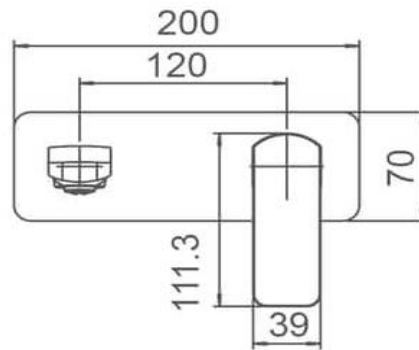

CLEANING & MAINTENANCE:

Tapware should be cleaned with mild detergent and water

All Products must be cleaned with a soft cloth with soapy water, avoid waxes, solvents, abrasives, acids and other chemical based cleaners

Warranty will be void if damages are caused by unsuitable cleaning products

WARRANTY INFORMATION:

Ceramic Cartridge has a 20 year replacement warranty

Chrome Finish has a 5 year replacement warranty

All other finishes have a 2 year replacement warranty

All products have a full 1 year in house labour warranty from date of purchase