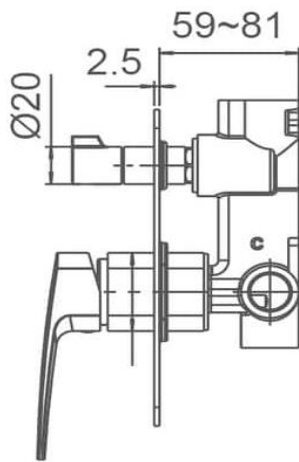

BRAVO-II DIVERTER MIXER

Matte Black
WT 3509MK

Brushed Nickel
WT 3509BN

Chrome
WT 3509

SPECIFICATIONS

CLEANING & MAINTENANCE:

Tapware should be cleaned with mild detergent and water
All Products must be cleaned with a soft cloth with soapy water, avoid waxes, solvents, abrasives, acids and other chemical based cleaners
Warranty will be void if damages are caused by unsuitable cleaning products