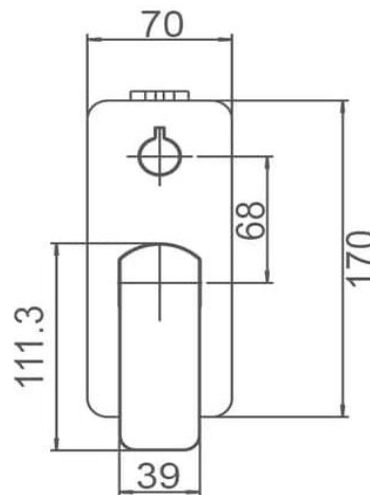

BRAVO-II DIVERTER MIXER

Matte Black
WT 3509MK

Brushed Nickel
WT 3509BN

Chrome
WT 3509

SPECIFICATIONS

CLEANING & MAINTENANCE:

Tapware should be cleaned with mild detergent and water
All Products must be cleaned with a soft cloth with soapy water, avoid waxes, solvents, abrasives, acids and other chemical based cleaners
Warranty will be void if damages are caused by unsuitable cleaning products