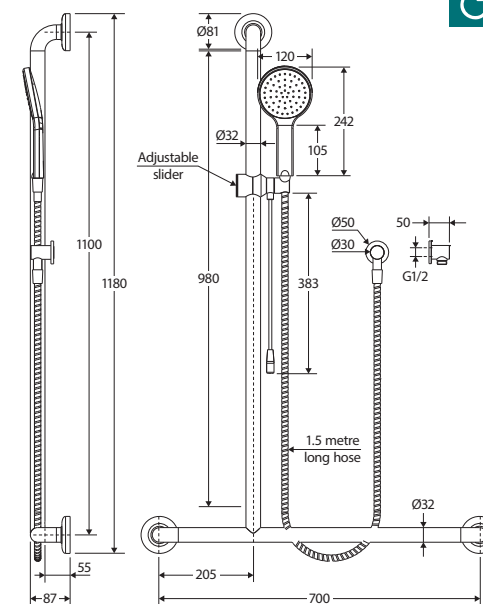

Luciana® Care

INVERTED T RAIL SHOWER

WITH PUSH/PULL SLIDER

Features

- Can be installed for AS1428.1:2021 Accessible compliance
- Chrome finish
- **WELS 3 Star rated, 9L/min**

Rail:

- Backflow prevention dual check/non-return valve
- Made from stainless steel
- Deluxe stainless steel elbow
- 1.5 metre stainless steel hose

Push/Pull Shower Slider (MST119):

- Smooth sliding action to easily adjust height and angle of hand shower
- Self-locking
- Ergonomic easy grip handle with 383 mm length for easy access by seated users
- Suits 32 mm diameter rail
- Made from solid brass

LUCIANA/KAYA Hand Piece (MSH115):

- Single water-flow setting
- Easy to clean TPR nozzles
- Made from ABS

Please note: This product may have a visible Watermark logo.

Available in

Left-Hand
444113LH-P

Right-Hand
444113RH-P

While we aim to ensure specifications are correct at the time of publication, Fienza reserves the right to make modifications without prior notice. Physical colour may vary from image shown. All measurements are shown in millimetres. Always use physical product measurements for mark-ups and roughing-in as the technical drawing may differ from actual product received.