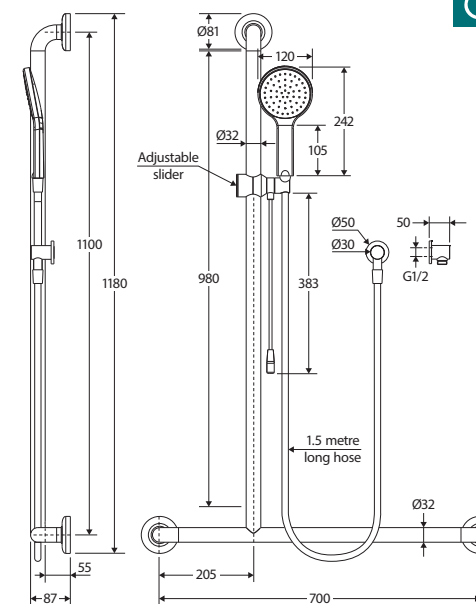

Hustle Care INVERTED T RAIL SHOWER WITH PUSH/PULL SLIDER

Features

- Can be installed for AS1428.1:2021 Accessible compliance
- Electroplated matte black finish
- **WELS 3 Star rated, 9L/min**

Rail:

- Backflow prevention dual check/non-return valve
- Made from stainless steel
- Deluxe stainless steel elbow
- 1.5 metre matte black PVC hose

Push/Pull Shower Slider (MST119B):

- Smooth sliding action to easily adjust height and angle of hand shower
- Self-locking
- Ergonomic easy grip handle with 383 mm length for easy access by seated users
- Suits 32 mm diameter rail
- Made from solid brass

KAYA Hand Piece (MSH115B):

- Single water-flow setting
- Easy to clean TPR nozzles
- Made from ABS

Please note: This product may have a visible Watermark logo.

Available in

Left-Hand
444113BLH-P

Right-Hand
444113BRH-P

While we aim to ensure specifications are correct at the time of publication, Fienza reserves the right to make modifications without prior notice. Physical colour may vary from image shown. All measurements are shown in millimetres. Always use physical product measurements for mark-ups and roughing-in as the technical drawing may differ from actual product received.