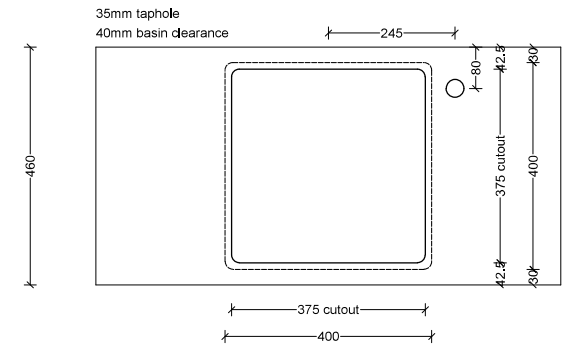

Arcade

WG White Gloss
ARC-BS-400-WG-S

Inset

Drawings

Taphole Offset

Note: Offset or wall mounted tapware required.

Cut Out Specifications

Approx Capacity: 6L

Cut Out Size: 375w x 375d

Waste Size: 32mm without overflow

Note: Due to the manufacturing process, ceramic basins will vary from their nominal stated sizes. Use the dimensions provided as a guide only. Waste not included. Refer to brochure for pricing.