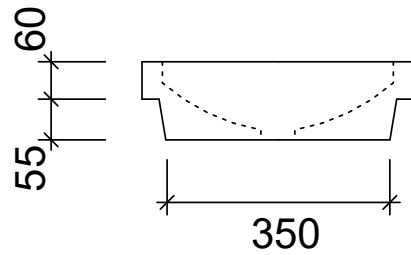

Arcade

WG White Gloss
ARC-BS-400-WG-S

Inset

Drawings

Taphole Offset

Note: Offset or wall mounted tapware required.

Cut Out Specifications

Approx Capacity: 6L

Cut Out Size: 375w x 375d

Waste Size: 32mm without overflow

Note: Due to the manufacturing process, ceramic basins will vary from their nominal stated sizes. Use the dimensions provided as a guide only. Waste not included. Refer to brochure for pricing.