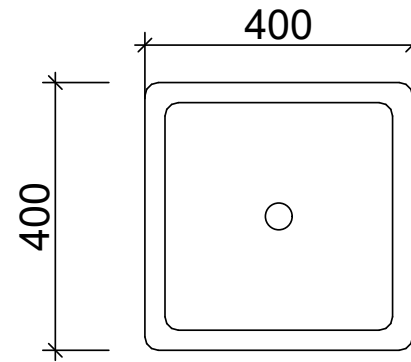

Arcade

WG White Gloss
ARC-BS-400-WG-S

Inset

Drawings

Taphole Offset

Note: Offset or wall mounted tapware required.

Cut Out Specifications

Approx Capacity: 6L

Cut Out Size: 375w x 375d

Waste Size: 32mm without overflow

Note: Due to the manufacturing process, ceramic basins will vary from their nominal stated sizes. Use the dimensions provided as a guide only. Waste not included. Refer to brochure for pricing.