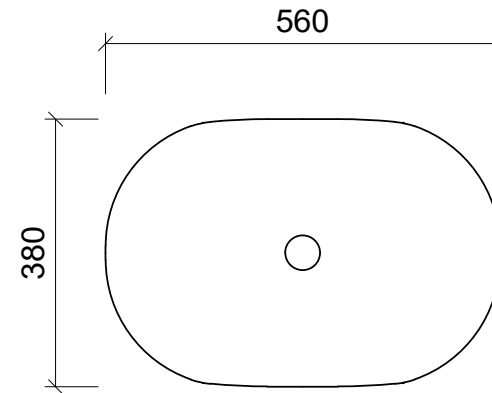

Bonnie

WG White Gloss
BON-BS-560-WG-S

WM White Matt
BON-BS-560-WM-U

Above Counter

Drawings

Taphole Offset

Note: Offset or wall mounted tapware required.

Cut Out Specifications

Approx Capacity: 12L

Cut Out Size: 80mm

Waste Size: 32mm without overflow

Note: Due to the manufacturing process, ceramic basins will vary from their nominal stated sizes. Use the dimensions provided as a guide only. Waste not included. Refer to brochure for pricing.