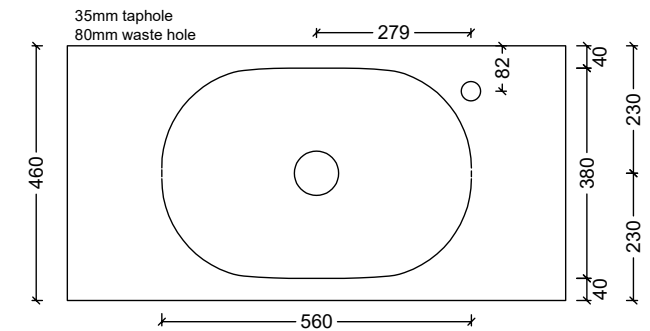

Bonnie

WG White Gloss
BON-BS-560-WG-S

WM White Matt
BON-BS-560-WM-U

Above Counter

Drawings

Taphole Offset

Note: Offset or wall mounted tapware required.

Cut Out Specifications

Approx Capacity: 12L

Cut Out Size: 80mm

Waste Size: 32mm without overflow

Note: Due to the manufacturing process, ceramic basins will vary from their nominal stated sizes. Use the dimensions provided as a guide only. Waste not included. Refer to brochure for pricing.