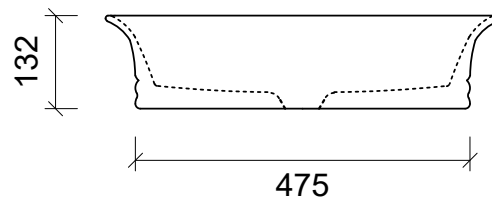

Bonnie

WG White Gloss
BON-BS-560-WG-S

WM White Matt
BON-BS-560-WM-U

Above Counter

Drawings

Taphole Offset

Note: Offset or wall mounted tapware required.

Cut Out Specifications

Approx Capacity: 12L

Cut Out Size: 80mm

Waste Size: 32mm without overflow

Note: Due to the manufacturing process, ceramic basins will vary from their nominal stated sizes. Use the dimensions provided as a guide only. Waste not included. Refer to brochure for pricing.