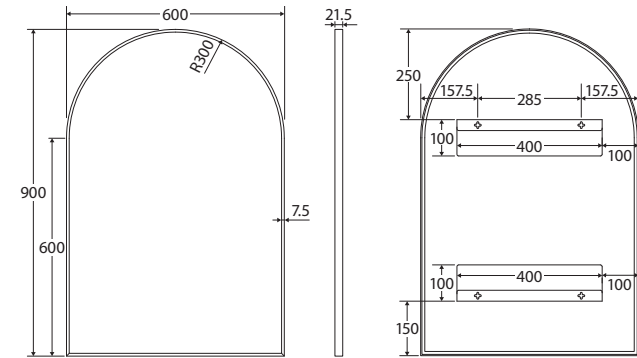

Arch

FRAMED MIRROR

600 x 900 MM

Features

- 5 mm thick glass mirror
- Aluminium frame – powder-coated matte black and anodised urban brass finishes
- Can be mounted in any direction using pre-attached, non-removable brackets
- Copper-free to prevent corrosion
- Rust-resistant
- Includes wall mounting screws and plugs

While we aim to ensure specifications are correct at the time of publication, Fienza reserves the right to make modifications without prior notice. Physical colour may vary from image shown. All measurements are shown in millimetres. Always use physical product measurements for mark-ups and roughing-in as the technical drawing may differ from actual product received.