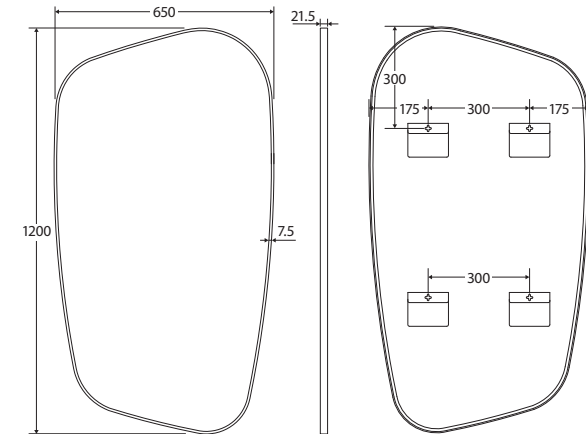

Capriccio

ASYMMETRICAL FRAMED MIRROR

650 x 1200 MM

Features

- 5 mm thick glass mirror
- Aluminium frame – powder-coated matte white, matte black and anodised urban brass finishes
- Can be mounted in any direction using pre-attached, non-removable brackets
- Copper-free to prevent corrosion
- Rust-resistant
- Includes wall mounting screws and plugs

Available in

Cleaning & Care

Glass Mirror:

For best results, clean mirrors with a combination of 30% methylated spirits to 70% water and a soft, non-abrasive cloth designed for use on glass surfaces.

Frame:

- Regularly clean with mild soapy water using a microfibre cloth.
- In highly polluted or coastal locations, we recommend cleaning 2-3 times per week.
- Do not use harsh detergents, bleach, cream cleaners or citrus based cleaners. These substances are abrasive and will damage the surface.
- Do not use undue pressure and wipe in one direction only.

While we aim to ensure specifications are correct at the time of publication, Fienza reserves the right to make modifications without prior notice. Physical colour may vary from image shown. All measurements are shown in millimetres. Always use physical product measurements for mark-ups and roughing-in as the technical drawing may differ from actual product received.