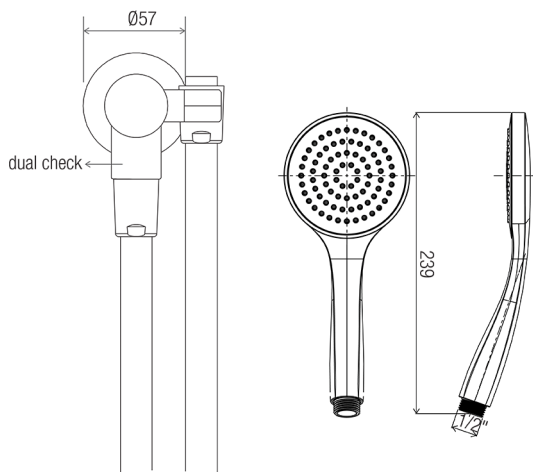

DIMENSIONS

INDICATIVE IMAGE

STREAMJET™ HANDHELD

Product Code - Finish

- HS 011J C - Chrome

Features

- ABS 100 mm single function shower with rub-clean spray diffusor
- Brass 85 mm wall outlet elbow bracket with flow INTERCHANGE® spigot
- PVC 1500 mm Silverflex™ hose with ½" BSP swivel conical end nut
- Licenced dual check/non-return valve
- Brass 57 mm wall flange
- Chrome plated finish
- Full pattern spray

Compliance

- Watermark AS 3662 WMKT 21147
- Licenced dual check/non-return as per Watermark AS/NZS 2845.1 WMKA 02696
- 3 Star - 9 L/min as per WELS licence number 0046
- 4 Star - 6.5 L/min as per WELS license number 0046