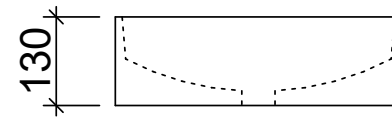

## Iconic 420

WG White Gloss  
ICN-BS-420-WG-S

Above Counter

**Approx Capacity:** 8L

**Cut Out Size:** 100w x 300d

**Waste Size:** 32mm with overflow

**Note:** Due to the manufacturing process, ceramic basins will vary from their nominal stated sizes. Use the dimensions provided as a guide only. Waste not included. Refer to brochure for pricing.

Drawings

Taphole Behind

Cut Out Specifications