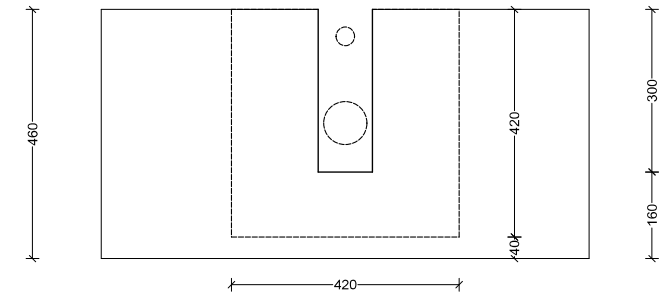

## Iconic 420

WG White Gloss  
ICN-BS-420-WG-S

Above Counter

**Approx Capacity:** 8L

**Cut Out Size:** 100w x 300d

**Waste Size:** 32mm with overflow

**Note:** Due to the manufacturing process, ceramic basins will vary from their nominal stated sizes. Use the dimensions provided as a guide only. Waste not included. Refer to brochure for pricing.

Drawings

Taphole Behind

Cut Out Specifications