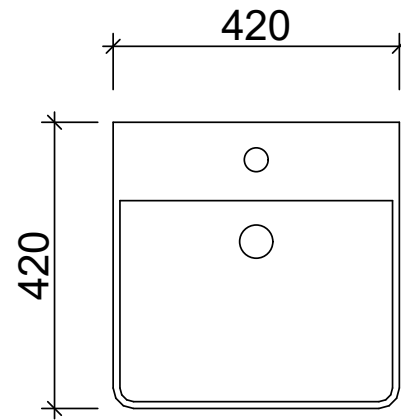

## Iconic 420

WG White Gloss  
ICN-BS-420-WG-S

Above Counter

**Approx Capacity:** 8L

**Cut Out Size:** 100w x 300d

**Waste Size:** 32mm with overflow

**Note:** Due to the manufacturing process, ceramic basins will vary from their nominal stated sizes. Use the dimensions provided as a guide only. Waste not included. Refer to brochure for pricing.

Drawings

Taphole Behind

Cut Out Specifications