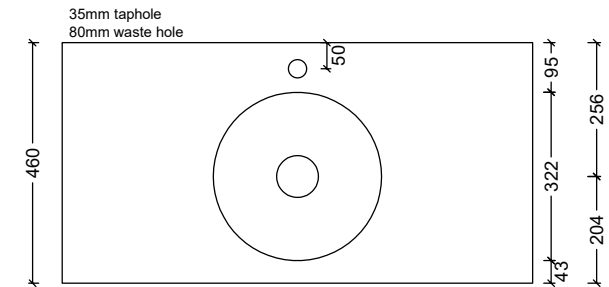

## Jessie

**WG** White Gloss  
JES-BS-320-WG-S

**WM** White Matt  
JES-BS-320-WM-U

Above Counter

Drawings

Taphole Offset

Taphole Behind

Cut Out Specifications

**Approx Capacity:** 5.5L

**Cut Out Size:** 80mm

**Waste Size:** 32mm without overflow

**Note:** Due to the manufacturing process, ceramic basins will vary from their nominal stated sizes. Use the dimensions provided as a guide only. Waste not included. Refer to brochure for pricing.