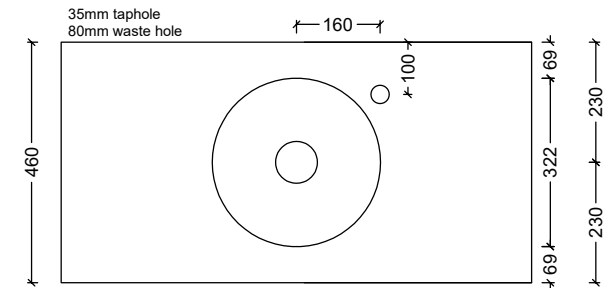

## Jessie

**WG** White Gloss  
JES-BS-320-WG-S

**WM** White Matt  
JES-BS-320-WM-U

Above Counter

Drawings

Taphole Offset

Taphole Behind

Cut Out Specifications

**Approx Capacity:** 5.5L

**Cut Out Size:** 80mm

**Waste Size:** 32mm without overflow

**Note:** Due to the manufacturing process, ceramic basins will vary from their nominal stated sizes. Use the dimensions provided as a guide only. Waste not included. Refer to brochure for pricing.