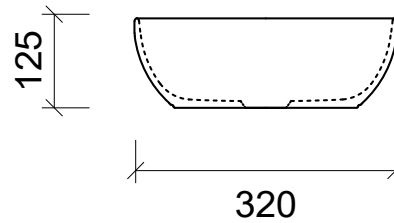

## Jessie

**WG** White Gloss  
JES-BS-320-WG-S

**WM** White Matt  
JES-BS-320-WM-U

Above Counter

Drawings

Taphole Offset

Taphole Behind

Cut Out Specifications

**Approx Capacity:** 5.5L

**Cut Out Size:** 80mm

**Waste Size:** 32mm without overflow

**Note:** Due to the manufacturing process, ceramic basins will vary from their nominal stated sizes. Use the dimensions provided as a guide only. Waste not included. Refer to brochure for pricing.