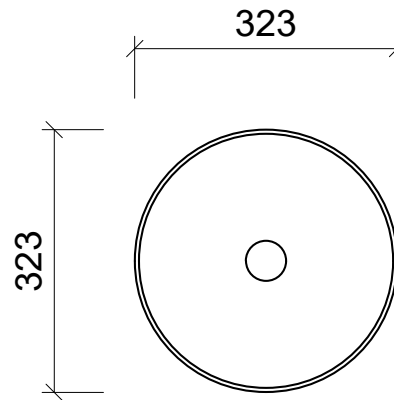

## Jessie

**WG** White Gloss  
JES-BS-320-WG-S

**WM** White Matt  
JES-BS-320-WM-U

Above Counter

Drawings

Taphole Offset

Taphole Behind

Cut Out Specifications

**Approx Capacity:** 5.5L

**Cut Out Size:** 80mm

**Waste Size:** 32mm without overflow

**Note:** Due to the manufacturing process, ceramic basins will vary from their nominal stated sizes. Use the dimensions provided as a guide only. Waste not included. Refer to brochure for pricing.