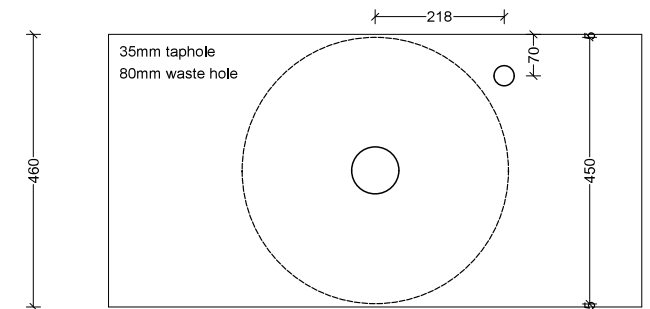

Jupiter

WG White Gloss
JUP-BS-450-WG-S

Above Counter

Drawings

Taphole Offset

Note: Offset or wall mounted tapware required.

Cut Out Specifications

Approx Capacity: 5L

Cut Out Size: 80mm

Waste Size: 32mm without overflow

Note: Due to the manufacturing process, ceramic basins will vary from their nominal stated sizes. Use the dimensions provided as a guide only. Waste not included. Refer to brochure for pricing.