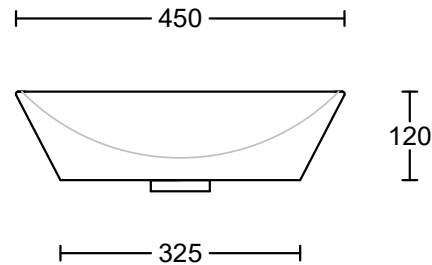

Jupiter

WG White Gloss
JUP-BS-450-WG-S

Above Counter

Drawings

Taphole Offset

Note: Offset or wall mounted tapware required.

Cut Out Specifications

Approx Capacity: 5L

Cut Out Size: 80mm

Waste Size: 32mm without overflow

Note: Due to the manufacturing process, ceramic basins will vary from their nominal stated sizes. Use the dimensions provided as a guide only. Waste not included. Refer to brochure for pricing.