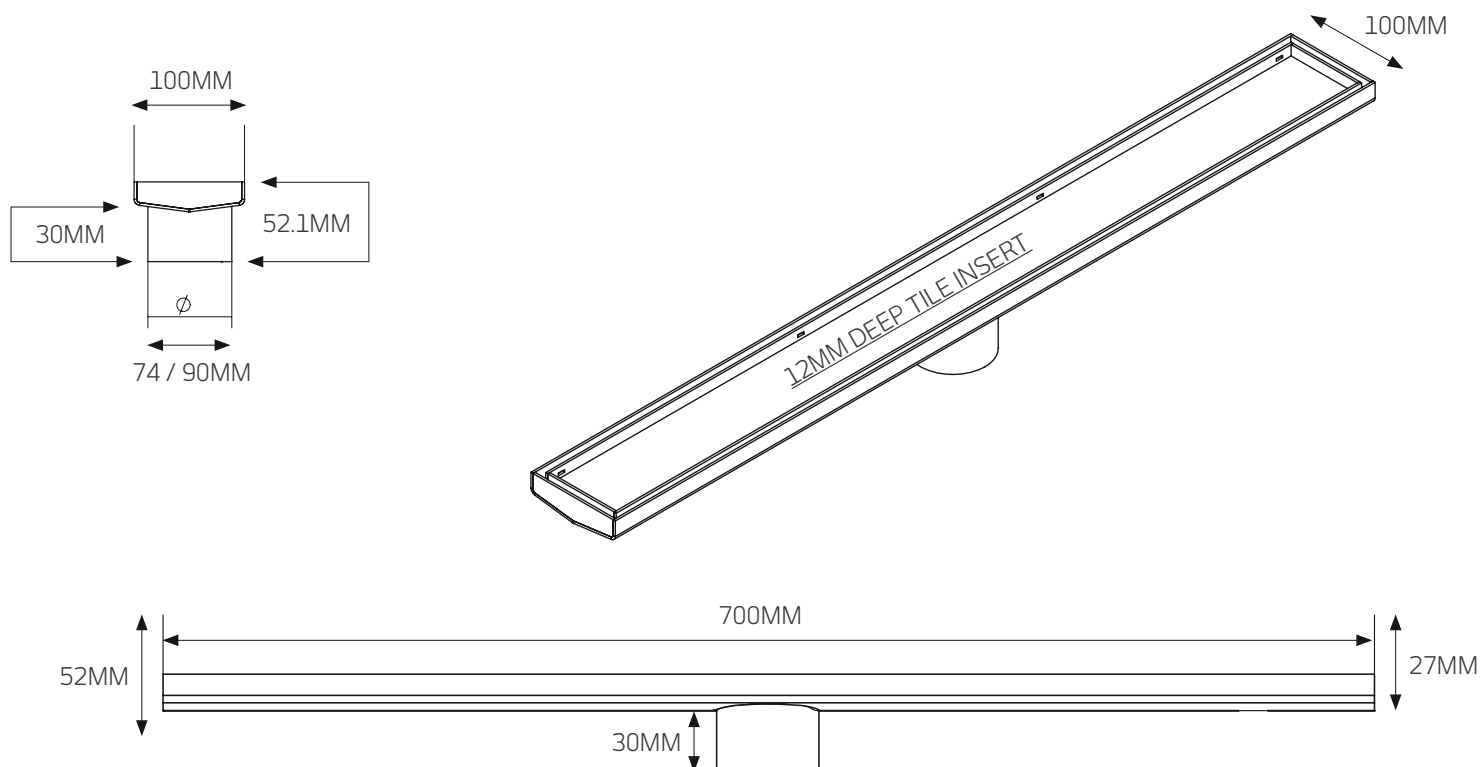

FLOOR GRATES

316-RGL-700 – 700 x 100 x 74/90mm

FEATURES	CODE	SIZE (MM)	COLOURS
• 316 Marine Grade Stainless Steel	316-RGL-700-74	700x100x74	Stainless Steel 
• Width: 700	316-RGL-700-90	700x100x90	Stainless Steel 
• Height: 100 mm	316-BLK-RGL-700-74	700x100x74	Matt Black 
• Rolled edges to all exposed edges	316-GMG-RGL-700-74	700x100x74	Gun Metal Grey 
• 12 mm deep insert can accommodate up to 10 mm tile + adhesive	316-BN-RGL-700-74	700x100x74	Brushed Nickel 

- With fixed central wastes
- Covered by a 7 year warranty *

Please note: Due to manufacturing constraints beyond our control, our coloured towel rails may have minor colour variances in different batches, so may be slightly different to the images and colour samples you may have seen.