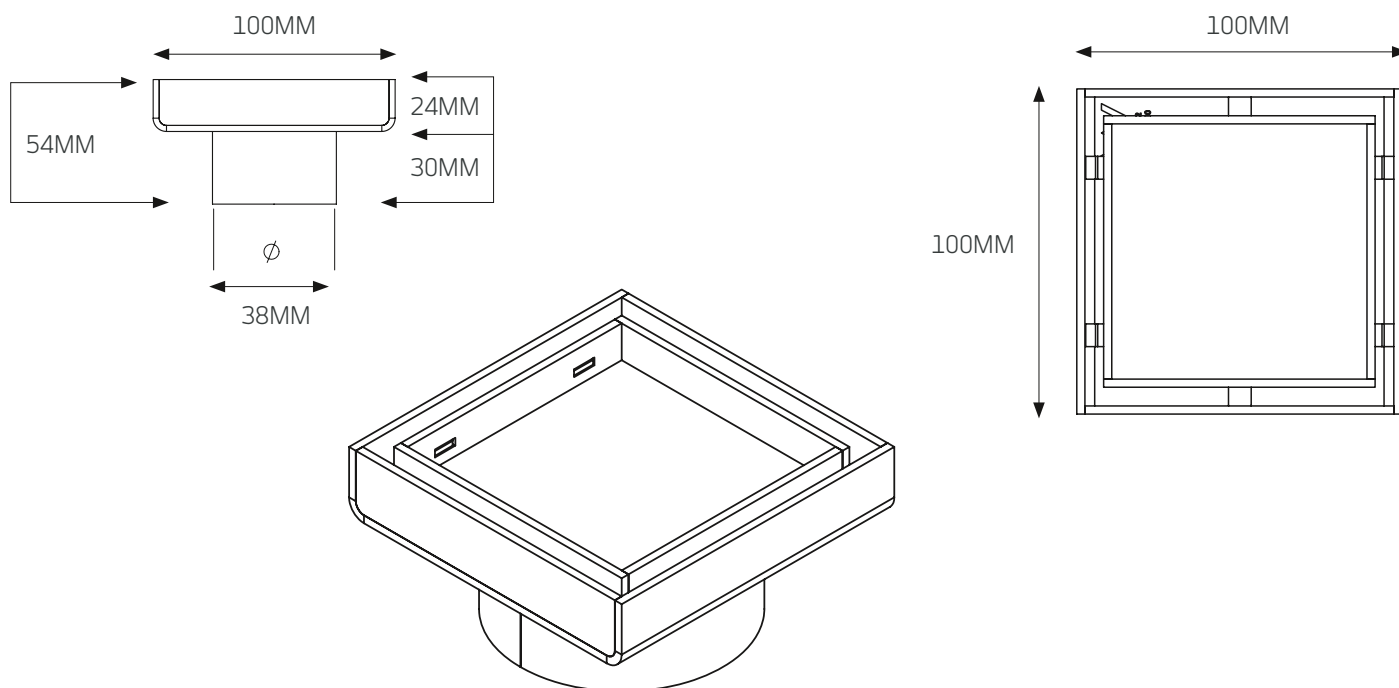

FLOOR GRATES

316-RGS-100-38 – 100 x 38mm

FEATURES	CODE	SIZE (MM)	COLOURS
<ul style="list-style-type: none"> • 316 Marine Grade Stainless Steel • Width: 100 mm * • 100 mm grates are not recommended to be used directly below unrestricted rain showers. • Height: 100 mm • Rolled edges to all exposed edges • Matt Black grates are Teflon Coated • Brushed Gold grates are PVD Coated • 12 mm deep insert can accommodate up to 10 mm tile + adhesive • Covered by a 7 year warranty * 	316-RGS-100-38	100x100x38	Stainless Steel 
	316-BLK-RGS-100-38	100x100x38	Matt Black 
	316-GMG-RGS-100-38	100x100x38	Gun Metal Grey 
	316-GLD-RGS-100-38	100x100x38	Brushed Gold 
	316-BN-RGS-100-38	100x100x38	Brushed Nickel 