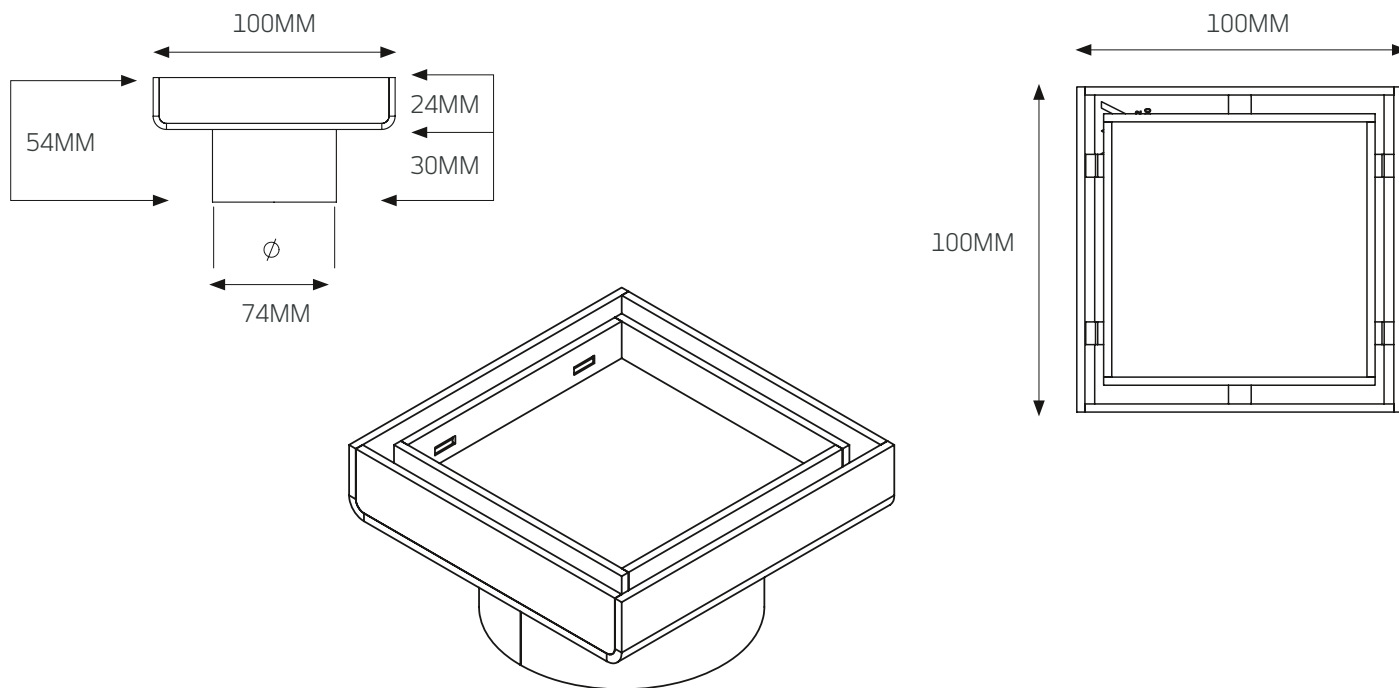

FLOOR GRATES

316-RGS-100-74 – 100 x 74mm

FEATURES	CODE	SIZE (MM)	COLOURS
<ul style="list-style-type: none"> • 316 Marine Grade Stainless Steel • Width: 100 mm * • 100 mm grates are not recommended to be used directly below unrestricted rain showers. • Height: 100 mm • Rolled edges to all exposed edges • Brushed Gold grates are PVD Coated • 12 mm deep insert can accommodate up to 10 mm tile + adhesive • Covered by a 7 year warranty * 	316-RGS-100-74	100x100x74	Stainless Steel 
	316-BLK-RGS-100-74	100x100x74	Matt Black 
	316-GMG-RGS-100-74	100x100x74	Gun Metal Grey 
	316-GLD-RGS-100-74	100x100x74	Brushed Gold 
	316-BN-RGS-100-74	100x100x74	Brushed Nickel 