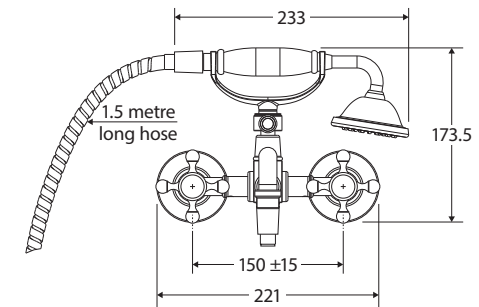

Available in

Chrome
33610S

Electroplated
Matte Black
33610S BK

PVD
Brushed Nickel
33610S BN

PVD
Urban Brass
33610S UB

Cleaning & Care

- Regularly clean with mild soapy water using a microfibre cloth.
- In highly polluted or coastal locations, we recommend cleaning 2-3 times per week.
- Do not use harsh detergents, bleach, cream cleaners or citrus based cleaners. These substances are abrasive and will damage the surface.
- Do not use undue pressure and wipe in one direction only.

Please note: This product may have a visible Fienza or Watermark logo.

While we aim to ensure specifications are correct at the time of publication, Fienza reserves the right to make modifications without prior notice. Physical colour may vary from image shown. All measurements are shown in millimetres. Always use physical product measurements for mark-ups and roughing-in as the technical drawing may differ from actual product received.