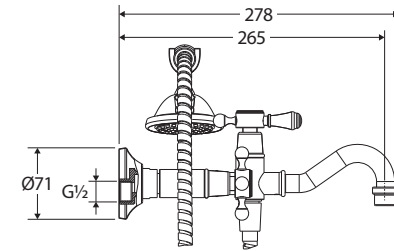

#### Rail:

- Separate hot and cold water inlets
- ¼ turn ceramic disc cross handles
- Made from solid brass
- 1.5 metre stainless steel hose (PVC on matte black model)

#### LILLIAN Hand Shower (MSH003):

- Single water flow setting
- Made from solid brass
- Female ½" BSP inlet

Modern  
Vintage  
COLLECTION

**Please note:** This product may have a visible Fienza or Watermark logo.

While we aim to ensure specifications are correct at the time of publication, Fienza reserves the right to make modifications without prior notice. Physical colour may vary from image shown. All measurements are shown in millimetres. Always use physical product measurements for mark-ups and roughing-in as the technical drawing may differ from actual product received.