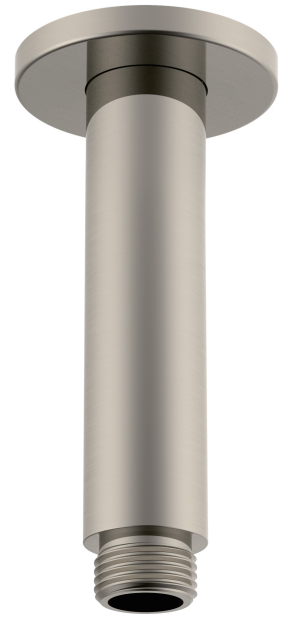

PRODUCT:	SOUL SHOWER DROPPER 100MM
SIZE:	114H x 54D x 54W
TYPE:	SHOWER DROPPER
VERSION: 01	DATE: 22/06/2023

CHROME
MATTE WHITE
MATTE BLACK
BRUSHED NICKEL
BRUSHED BRASS
BRUSHED COPPER

JTAPSASOC100CP
JTAPSASOC100WH
JTAPSASOC100BK
JTAPSASOC100NK
JTAPSASOC100BB
JTAPSASOC100BCO