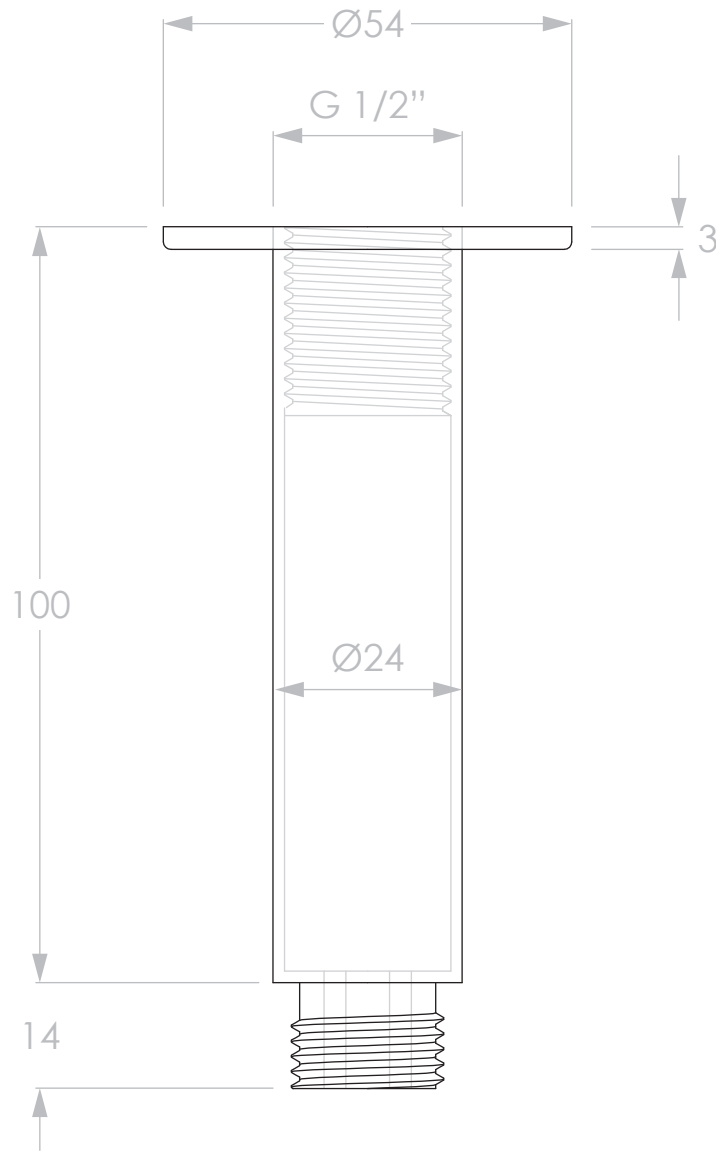

PRODUCT:	SOUL SHOWER DROPPER 100MM
SIZE:	114H x 54D x 54W
TYPE:	SHOWER DROPPER
VERSION: 01	DATE: 22/06/2023

CHROME
MATTE WHITE
MATTE BLACK
BRUSHED NICKEL
BRUSHED BRASS
BRUSHED COPPER

JTAPSASOC100CP
JTAPSASOC100WH
JTAPSASOC100BK
JTAPSASOC100NK
JTAPSASOC100BB
JTAPSASOC100BCO

NOTES:

ALL DIMENSIONS ARE NOMINAL AND SUBJECT TO CHANGE.
DO NOT DRILL OR ROUGH IN UNTIL YOU HAVE RECEIVED AND MEASURED YOUR PRODUCT.
ALL DIMENSIONS ARE IN MILLIMETRES.
DO NOT MEASURE FROM DRAWING.

WATER SUPPLY REQUIREMENTS: