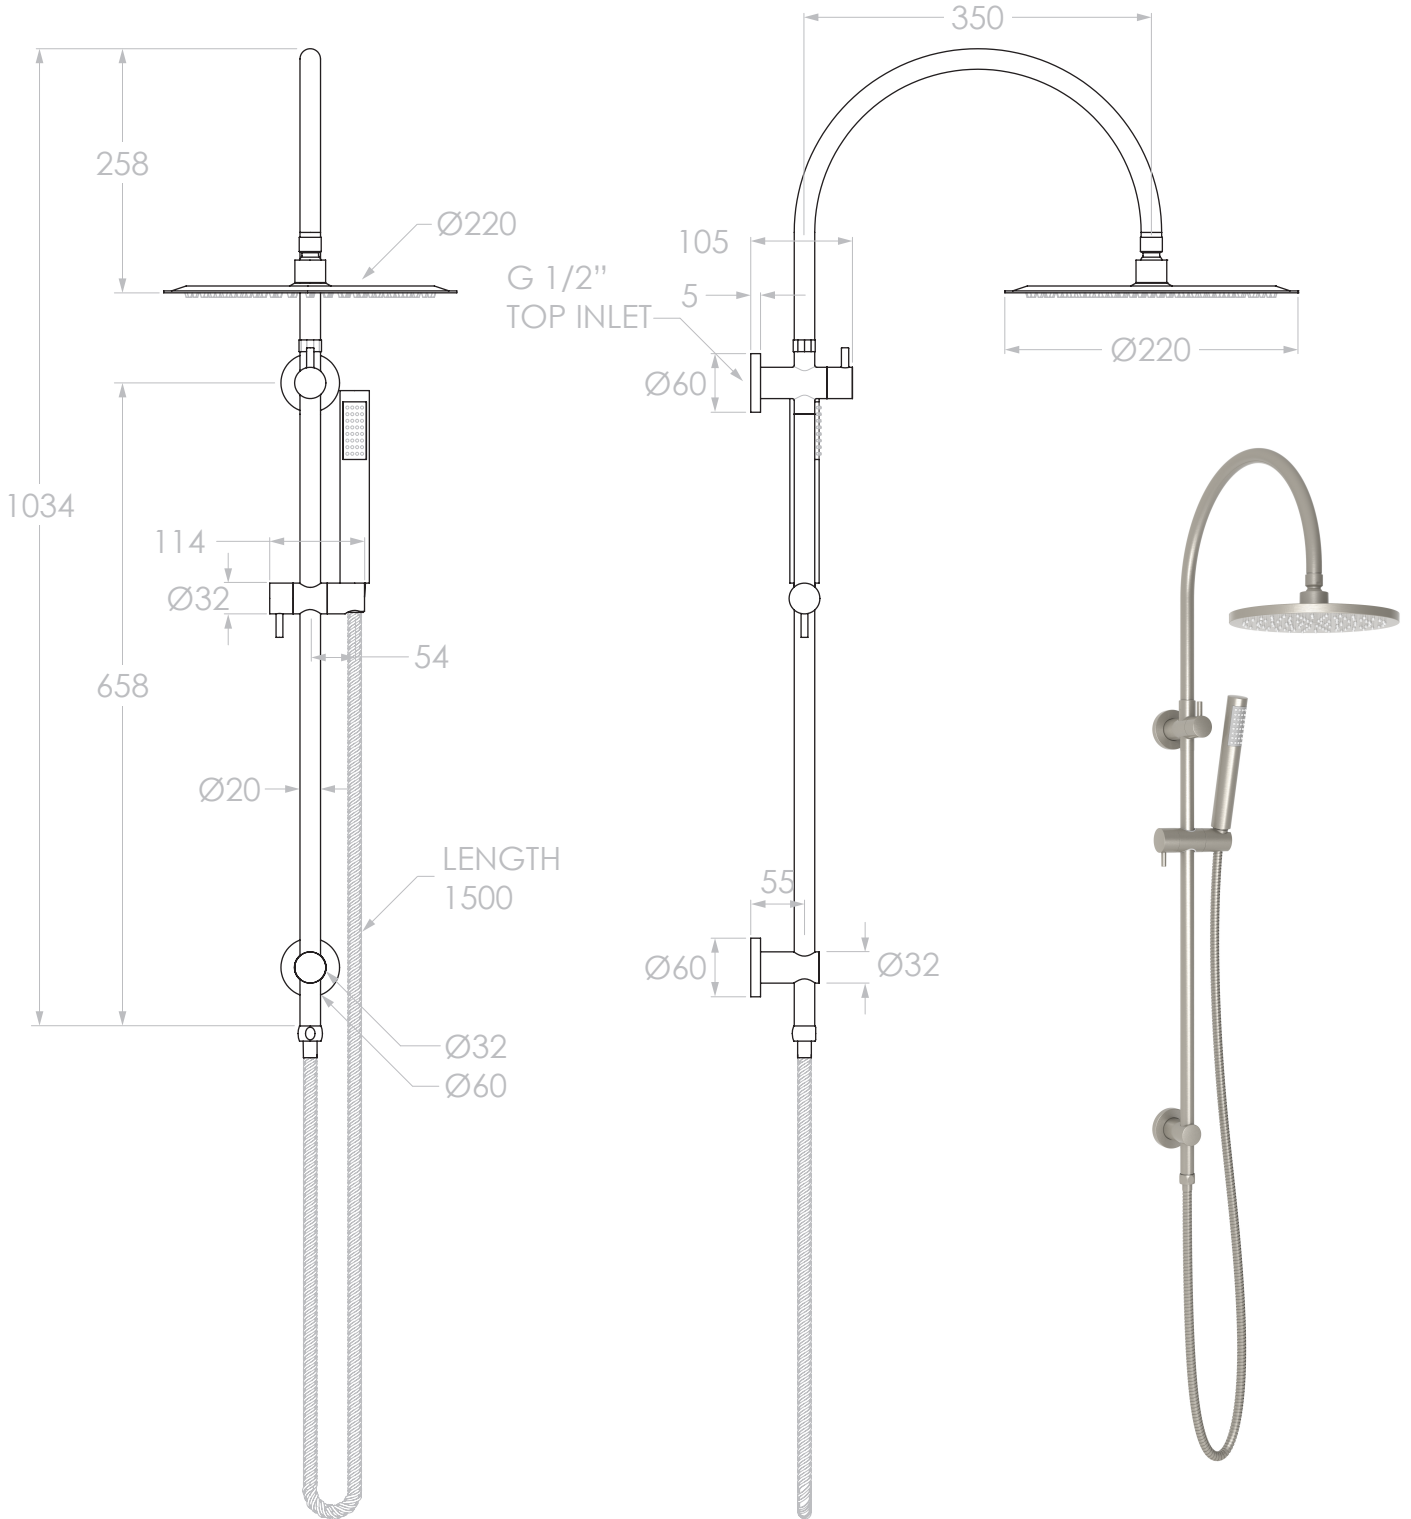

| | |
|-------------|-----------------------|
| PRODUCT: | SOUL GOOSENECK SHOWER |
| SIZE: | 1034H x 515D x 220W |
| TYPE: | SHOWER |
| VERSION: 02 | DATE: 30/03/2023 |

CHROME
 MATTE WHITE
 MATTE BLACK
 BRUSHED NICKEL
 BRUSHED BRASS
 BRUSHED COPPER

JTAPSASOWCP
 JTAPSASOWWA
 JTAPSASOWBK
 JTAPSASOWNK
 JTAPSASOWBB
 JTAPSASOWBCO

NOTES:

ALL DIMENSIONS ARE NOMINAL AND SUBJECT TO CHANGE.
 DO NOT DRILL OR ROUGH IN UNTIL YOU HAVE RECEIVED AND MEASURED YOUR PRODUCT.
 ALL DIMENSIONS ARE IN MILLIMETRES.
 DO NOT MEASURE FROM DRAWING.