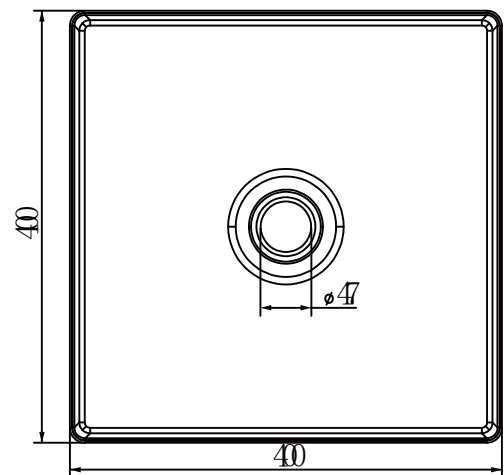

## 400MM SQUARE STAINLESS STEEL BASIN

### SPECIFICATION

PRODUCT CODE	B401S
MATERIAL	304 stainless steel
SIZE	400*400*100mm
WARRANTY	10 years warranty