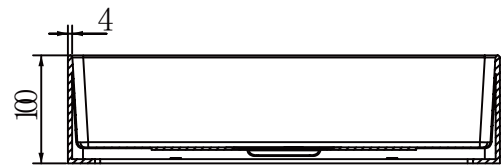

## 400MM SQUARE STAINLESS STEEL BASIN

### SPECIFICATION

PRODUCT CODE	B401S
MATERIAL	304 stainless steel
SIZE	400*400*100mm
WARRANTY	10 years warranty