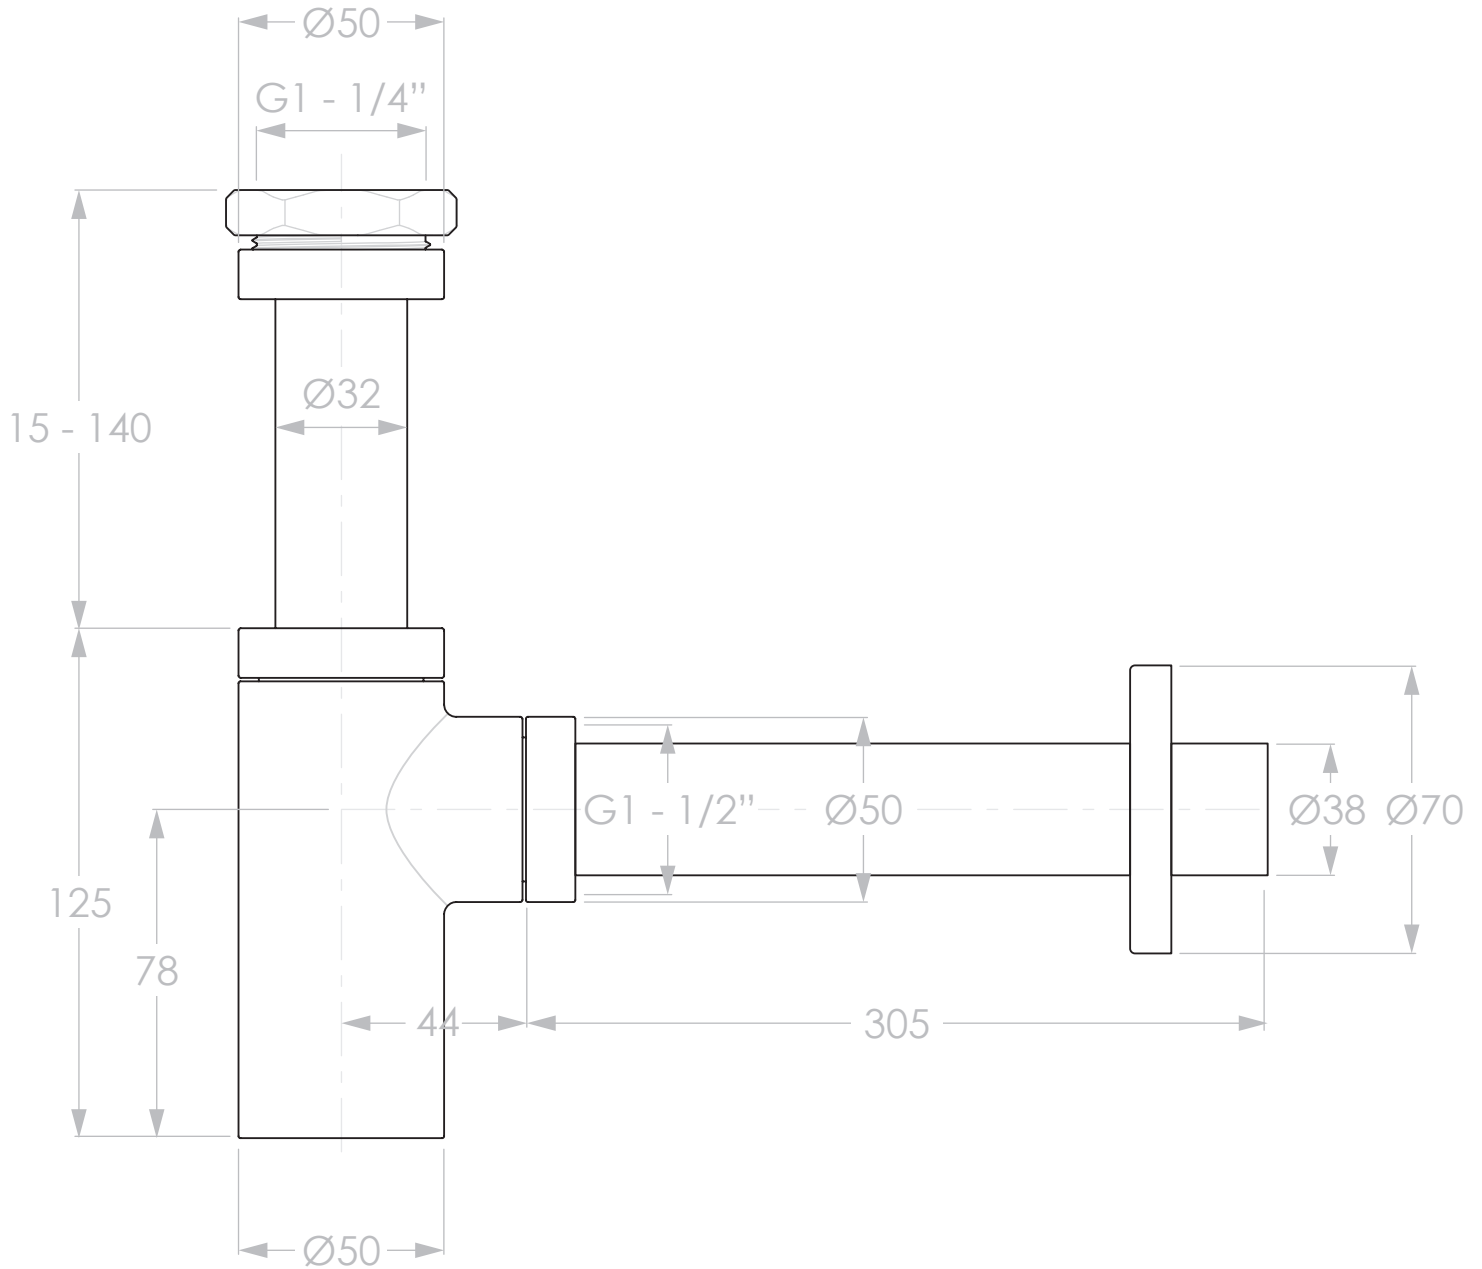

PRODUCT:	WATERLOO BOTTLE TRAP
SIZE:	140-205H x 374D x 70W
TYPE:	PLUMBING
VERSION: 02	DATE: 12/04/2023

CHROME (CHROMIUM PLATED)  
 MATTE WHITE (POWDER COATED)  
 MATTE BLACK (ELECTROPLATED)  
 BRUSHED NICKEL (PVD)  
 BRUSHED BRASS (PVD)  
 BRUSHED COPPER (PVD)

JTAPBTWATCP  
 JTAPBTWATWA  
 JTAPBTWATBA  
 JTAPBTWATNA  
 JTAPBTWATBB  
 JTAPBTWATCO

DO NOT MEASURE FROM DRAWING.  
 ALL DIMENSIONS ARE IN MILLIMETRES.  
 ALL DIMENSIONS ARE NOMINAL AND SUBJECT TO CHANGE.  
 DO NOT DRILL OR ROUGH IN UNTIL YOU HAVE RECEIVED AND MEASURED YOUR PRODUCT.