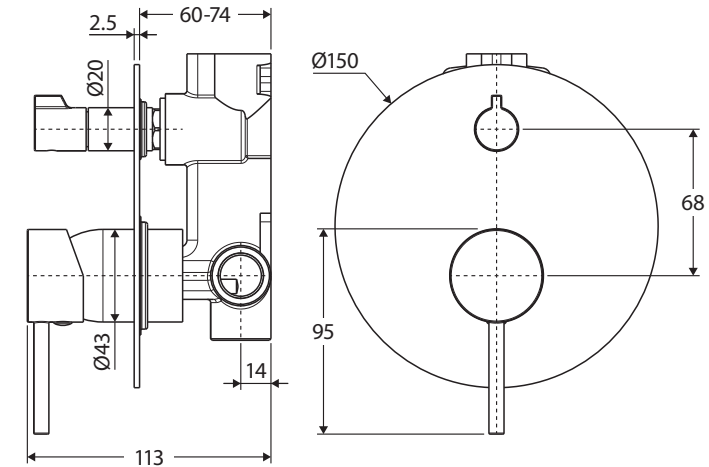

Kaya®  
WALL DIVERTER  
MIXER  
LARGE ROUND PLATE

Features

- Designed for shower and bath
- Round, pin lever handle design
- Made from solid brass
- High quality European cartridge (35 mm)

**Please note:** This product may have a visible Fienza or Watermark logo.

While we aim to ensure specifications are correct at the time of publication, Fienza reserves the right to make modifications without prior notice. Physical colour may vary from image shown. All measurements are shown in millimetres. Always use physical product measurements for mark-ups and roughing-in as the technical drawing may differ from actual product received.