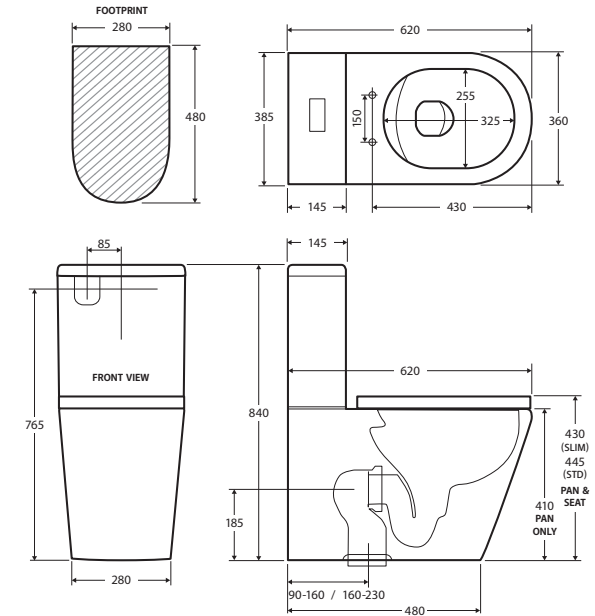

Available in

P-Trap
K314P

S-Trap 90-160
K314A

S-Trap 160-230
K314B

Cleaning & Care

- The toilet seat may be removed for cleaning - depress the quick release buttons and lift up.
- Clean only with a soft cloth or sponge using warm water and mild soap or detergent. Do not use any abrasive cleaning materials.
- Do not use any solvents or corrosive liquids.
- Note that use of clip-on deodorisers will affect flushing performance on rimless suites.

While we aim to ensure specifications are correct at the time of publication, Fienza reserves the right to make modifications without prior notice. Physical colour may vary from image shown. All measurements are shown in millimetres. For ceramic products, please allow +/- 10 mm tolerance for manufacturing variance. Always use physical product measurements for mark-ups and roughing-in as the technical drawing may differ from actual product received.