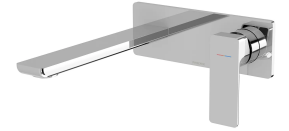

# GLOSS MKII

GLOSS MKII SWITCHMIX WALL BASIN / BATH MIXER SET 200MM

### AVAILABLE IN

135-2810-00  
Chrome

135-2810-40  
Brushed Nickel

135-2810-31  
Brushed Carbon

135-2810-10  
Matte Black

135-2810-12  
Brushed Gold