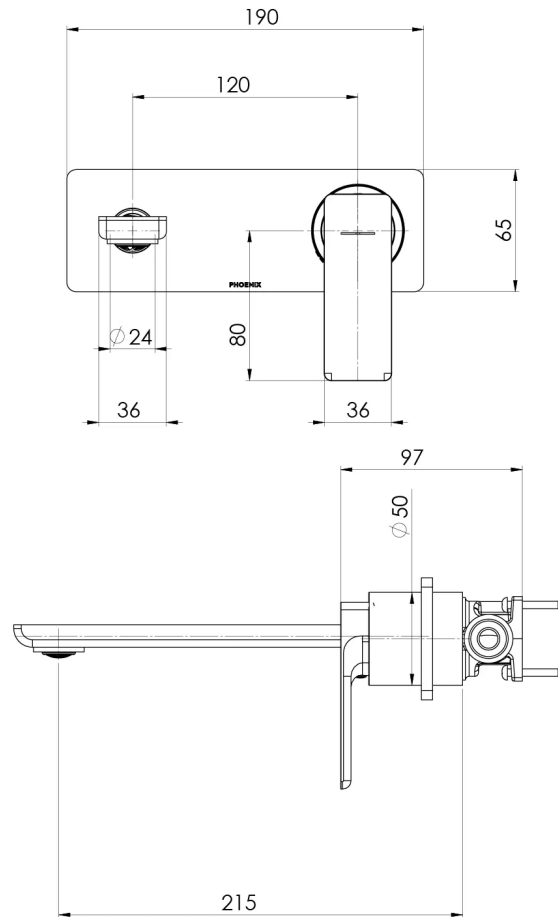

# GLOSS MKII

GLOSS MKII SWITCHMIX WALL BASIN / BATH MIXER SET 200MM

## SPECIFICATIONS

Please visit <https://www.phoenixtapware.com.au/warranty> to view the full warranty

While we aim to ensure the specifications shown are correct at time of printing, Phoenix Tapware reserves the right to make modifications without prior notice. Always use the physical product measurements for mark-ups and roughing-in as the line drawing shown may differ from the actual product over time. All measurements are shown in millimetres. Colours may vary from image shown.