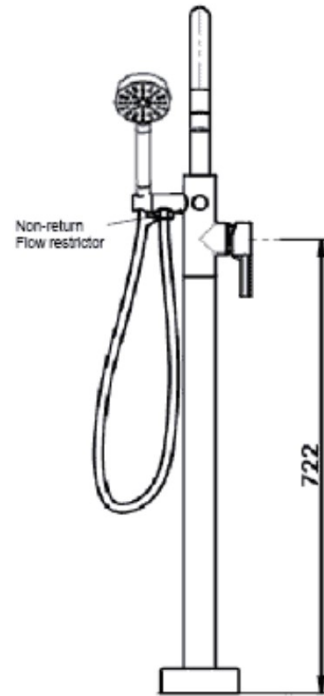

Gisele Free Standing Bath Filler

- 1844800 | Chrome
- 1844830 | Brushed Stainless
- 1844860 | Brushed Brass
- 1844870 | Matte Black
- 1844880 | Brushed Copper
- 1844890 | Gun Metal

NZ: 0800 655 455 | nzsales@greenstapware.com
AU: 1800 244 487 | aussales@greenstapware.com