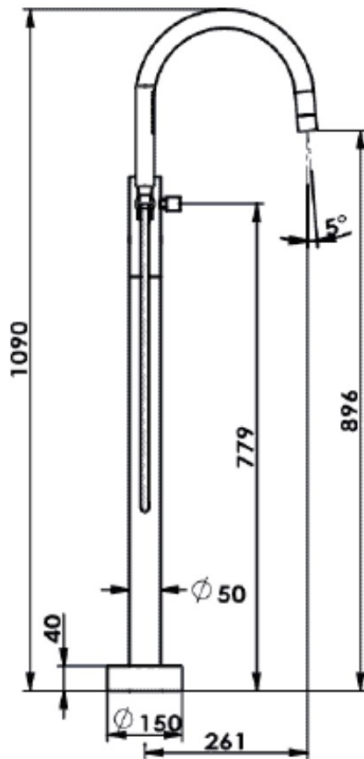

Gisele Free Standing Bath Filler

- 1844800 | Chrome
- 1844830 | Brushed Stainless
- 1844860 | Brushed Brass
- 1844870 | Matte Black
- 1844880 | Brushed Copper
- 1844890 | Gun Metal

NZ: 0800 655 455 | nzsales@greenstapware.com
AU: 1800 244 487 | aussales@greenstapware.com