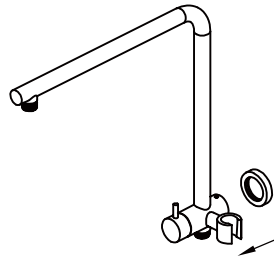

PACKING INCLUDES

- 1x shower arm
- 1x shower head
- 1x hand shower (built-in check valve)
- 1x 1.5m PVC hose

Dimensions are nominal measurements only.

Versions: V2

Installation Instruction

1. Screw threaded adaptor to the outlet tighten firmly with allen key.

2. Push shower arm cover onto shower arm.

3. Push shower arm cover on thread adaptor and tighten grub screws.

4. Screw on shower head. (note the rubber washer in the shower head.)

5. Screw shower hose to hand shower and shower rail.