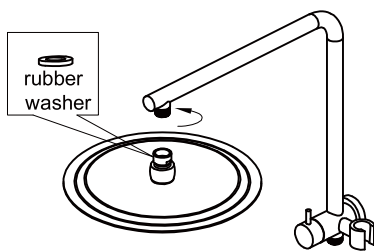

PACKING INCLUDES

- 1x shower arm
- 1x shower head
- 1x hand shower (built-in check valve)
- 1x 1.5m PVC hose

Dimensions are nominal measurements only.

Versions: V2

Installation Instruction

1. Screw threaded adaptor to the outlet tighten firmly with allen key.

2. Push shower arm cover onto shower arm.

3. Push shower arm cover on thread adaptor and tighten grub screws.

4. Screw on shower head. (note the rubber washer in the shower head.)

5. Screw shower hose to hand shower and shower rail.