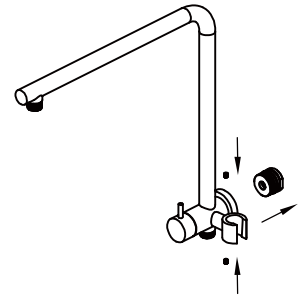

PACKING INCLUDES

- 1x shower arm
- 1x shower head
- 1x hand shower (built-in check valve)
- 1x 1.5m PVC hose

Dimensions are nominal measurements only.

Versions: V2

Installation Instruction

1. Screw threaded adaptor to the outlet tighten firmly with allen key.

2. Push shower arm cover onto shower arm.

3. Push shower arm cover on thread adaptor and tighten grub screws.

4. Screw on shower head. (note the rubber washer in the shower head.)

5. Screw shower hose to hand shower and shower rail.