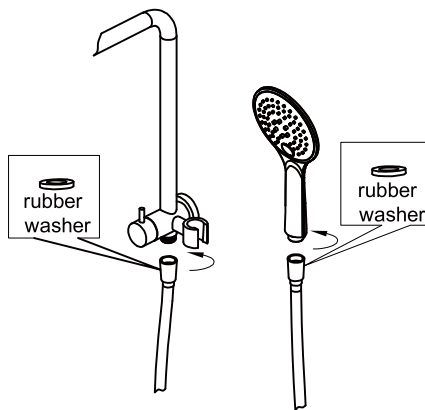

PACKING INCLUDES

- 1x shower arm
- 1x shower head
- 1x hand shower (built-in check valve)
- 1x 1.5m PVC hose

Dimensions are nominal measurements only.

Versions: V2

Installation Instruction

1. Screw threaded adaptor to the outlet tighten firmly with allen key.

2. Push shower arm cover onto shower arm.

3. Push shower arm cover on thread adaptor and tighten grub screws.

4. Screw on shower head. (note the rubber washer in the shower head.)

5. Screw shower hose to hand shower and shower rail.