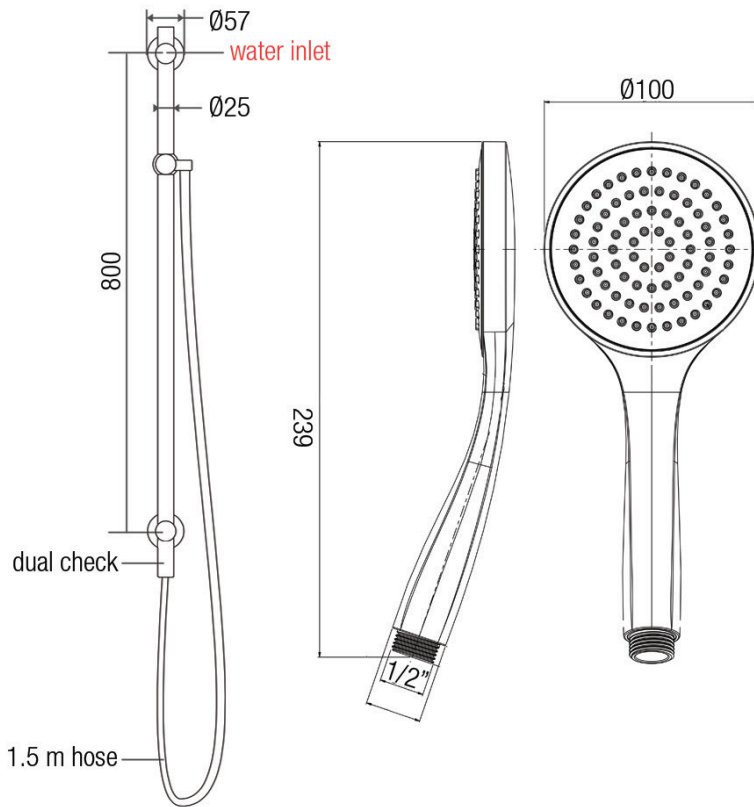

RIVIERA RAIL STREAMJET™ HANDHELD SHOWER - TOP INLET

HS 026J C
Chrome

HS 026J BN
Brushed Nickel

HS 026J MB
Matte Black

Features

- ABS 100mm single function shower
- Concentric full pattern spray
- Rub-clean spray diffuser
- WaterMark AS 3662 WMKT 21147
- Available in 3 Star 9L/min and 4 Star 6.5L/min as per WELS licence number 0046