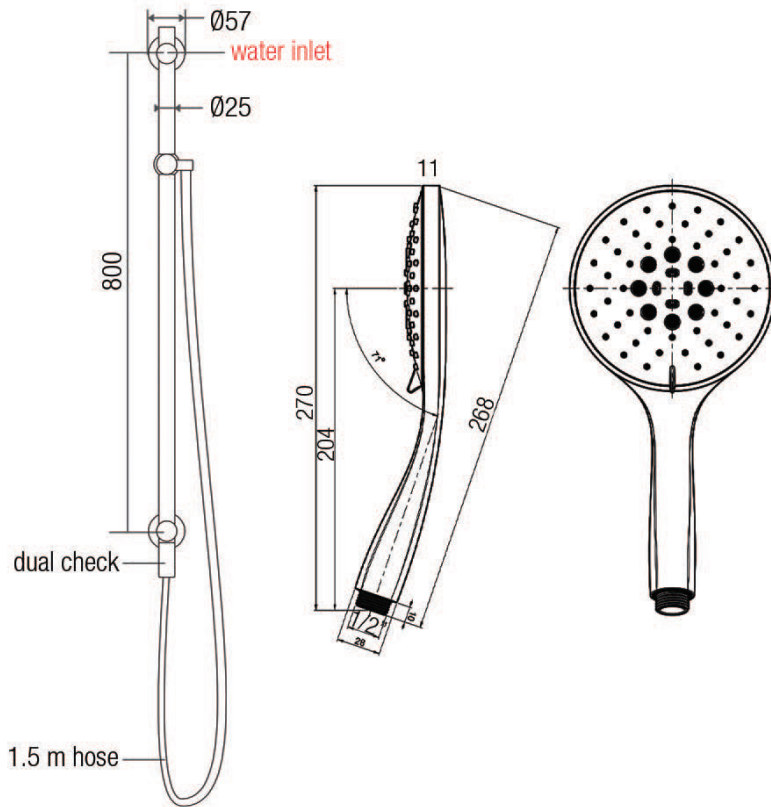

RIVIERA RAIL STREAMJET™ XL TURBO PULSATOR HANDHELD SHOWER - TOP

HS 026S C
Chrome

Features

- ABS 130mm multi-function shower
- Soft, pulsating and bubble spray functions
- WaterMark AS 3662 WMKT 21147
- Available in 3 Star 9L/min as per WELS licence number 0050