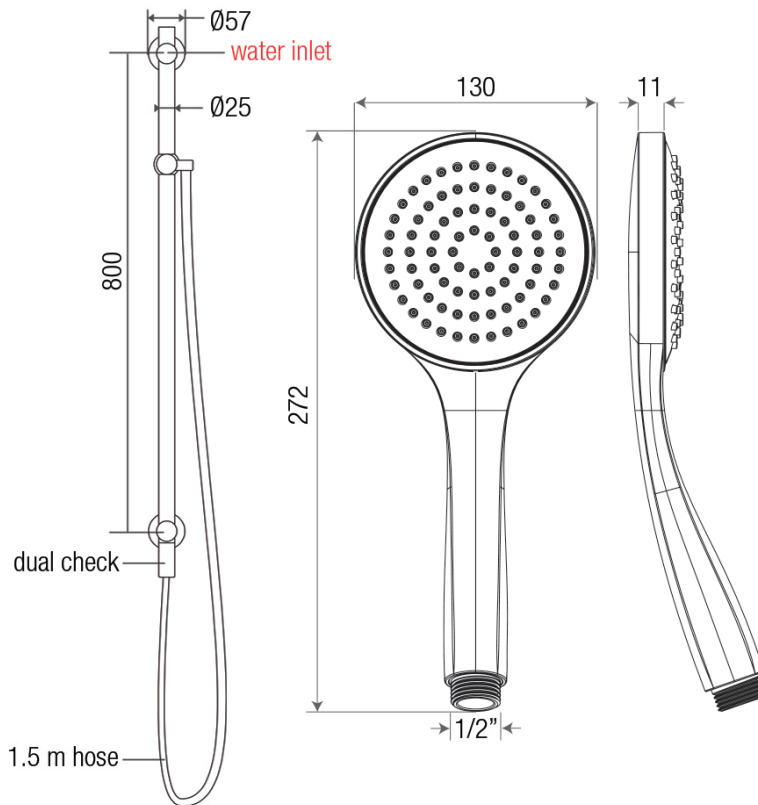

RIVIERA RAIL STREAMJET™ XL HANDHELD SHOWER - TOP INLET

HS 026X C
Chrome

HS 026X BN
Brushed Nickel

HS 026X MB
Matte Black

Features

- ABS 130mm single function shower
- Concentric full pattern spray
- Rub-clean spray diffuser
- WaterMark AS 3662 WMKT 21147
- Available in 3 Star 9L/min as per WELS licence number 0049