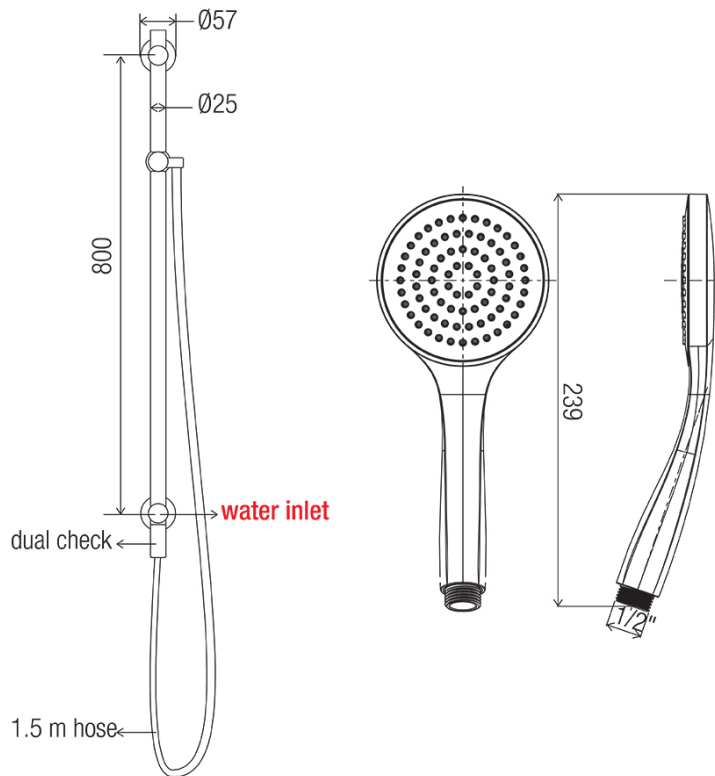

RIVIERA RAIL STREAMJET™ HANDHELD SHOWER - BOTTOM INLET

HS 036J C  
Chrome

HS 036J BN  
Brushed Nickel

HS 036J MB  
Matte Black

Features

- ABS 100mm single function shower
- Concentric full pattern spray
- Rub-clean spray diffuser
- WaterMark AS 3662 WMKT 21147
- Available in 3 Star 9L/min and 4 Star 6.5L/min as per WELS licence number 0047