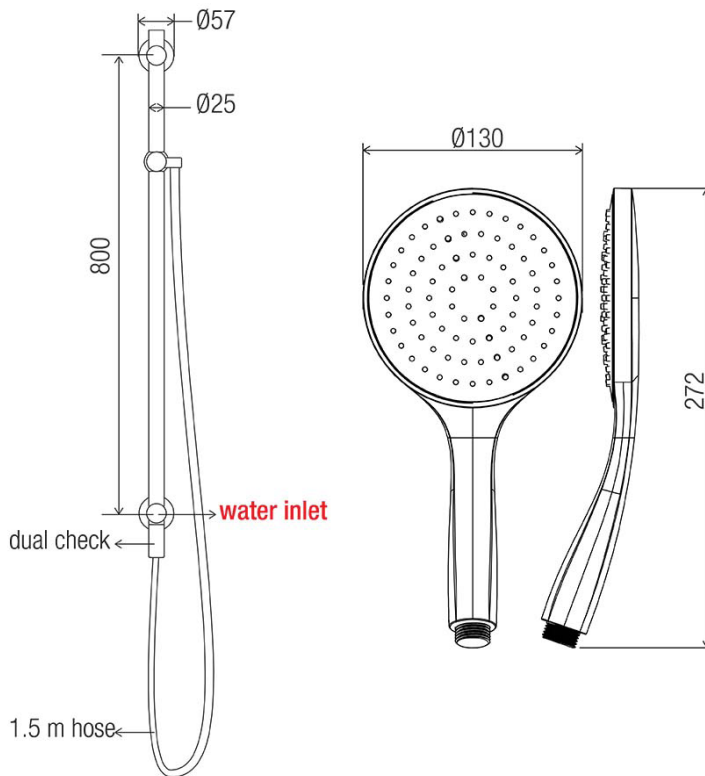

RIVIERA RAIL STREAMJET™ XL HANDHELD SHOWER - BOTTOM INLET

HS 036X C
Chrome

HS 036X BN
Brushed Nickel

HS 036X MB
Matte Black

Features

- ABS 130mm single function shower
- Concentric full pattern spray
- Rub-clean spray diffuser
- WaterMark AS 3662 WMKT 21147
- Available in 3 Star 9L/min as per WELS licence number 0049