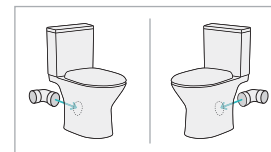

Chica CLOSE-COUPLED TOILET SUITE

Features

- Rimless hygienic flush
- Large, easy-push, chrome flush buttons
- Gloss white finish
- UF quick release, soft close seat (available in standard or slim)
- High quality, R&T flush mechanism
- Top or bottom inlets:
 - Left top inlet
 - Left or right bottom inlet
- Can be installed to suit any existing bottom water inlet point
- Available as P-Trap, S-Trap or Skew Trap
- **WELS 4 Star rated, 4.4L/2.8L (3.2L average flush)**

Slim Seat

Standard Seat

Available in

P-Trap

Slim **K0123P-2**
Standard **K0123P**

S-Trap 90-160

Slim **K0123A-2**
Standard **K0123A**

S-Trap 160-230

Slim **K0123B-2**
Standard **K0123B**

Skew Trap

Slim **K0123C-2**
Standard **K0123C**

Skew trap suits left or right installation

Cleaning & Care

- The toilet seat may be removed for cleaning - depress the quick release buttons and lift up.
- Clean only with a soft cloth or sponge using warm water and mild soap or detergent. Do not use any abrasive cleaning materials.
- Do not use any solvents or corrosive liquids.
- Note that use of clip-on deodorisers will affect flushing performance on rimless suites.