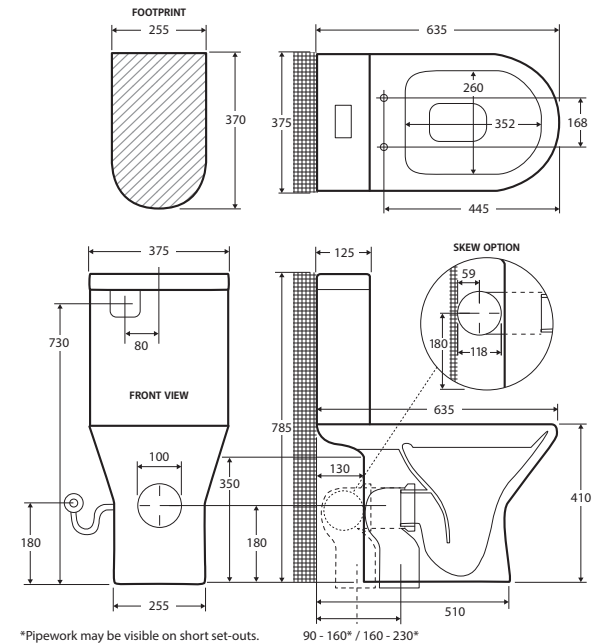

Chica CLOSE-COUPLED TOILET SUITE

Features

- Rimless hygienic flush
- Large, easy-push, chrome flush buttons
- Gloss white finish
- UF quick release, soft close seat (available in standard or slim)
- High quality, R&T flush mechanism
- Top or bottom inlets:
 - Left top inlet
 - Left or right bottom inlet
- Can be installed to suit any existing bottom water inlet point
- Available as P-Trap, S-Trap or Skew Trap
- **WELS 4 Star rated, 4.4L/2.8L (3.2L average flush)**

Slim Seat

Standard Seat

Available in

P-Trap

Slim **K0123P-2**
Standard **K0123P**

S-Trap 90-160

Slim **K0123A-2**
Standard **K0123A**

S-Trap 160-230

Slim **K0123B-2**
Standard **K0123B**

Skew Trap

Slim **K0123C-2**
Standard **K0123C**

Skew trap suits left or right installation

Cleaning & Care

- The toilet seat may be removed for cleaning - depress the quick release buttons and lift up.
- Clean only with a soft cloth or sponge using warm water and mild soap or detergent. Do not use any abrasive cleaning materials.
- Do not use any solvents or corrosive liquids.
- Note that use of clip-on deodorisers will affect flushing performance on rimless suites.

While we aim to ensure specifications are correct at the time of publication, Fienza reserves the right to make modifications without prior notice. Physical colour may vary from image shown. All measurements are shown in millimetres. For ceramic products, please allow +/- 10 mm tolerance for manufacturing variance. Always use physical product measurements for mark-ups and roughing-in as the technical drawing may differ from actual product received.