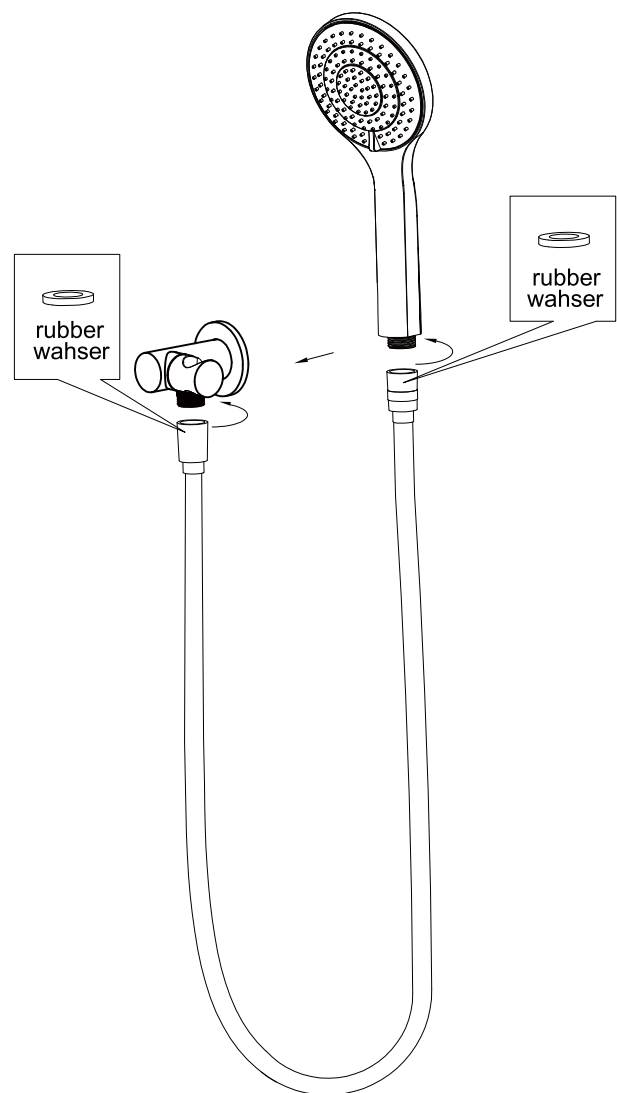

PACKING INCLUDES

- 1x hand shower (built-in check valve)
- 1x shower bracket
- 1x 1.5m PVC hose

Versions: V1

Important

All products must be installed by licensed plumbers.

All pipework must be thoroughly flushed prior to installation, as foreign materials may block the flow regulating device and reduce the flow of water.

1. Apply thread sealant or teflon tape on outlet thread.

2. Pull back plate on together with bracket body.

3. Screw shower bracket body on to outlet. **DO NOT OVERTIGHTEN.** Slide the back plate against the wall/tile face properly.

4. Connect bracket and hand shower with hose. **TEST & CHECK FOR LEAKS.**