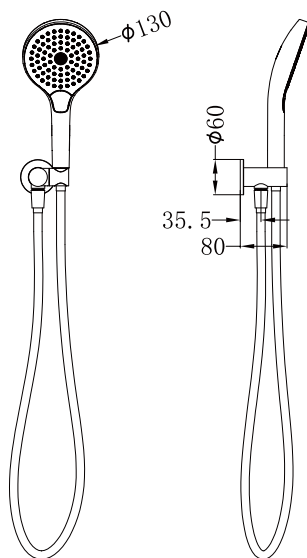

Mecca shower bracket with Air Shower II

SPECIFICATION

WELS RATING	3 STAR 9L/MIN
WATERMARK LICENSE	WM-060073
TEMPERATURE RATING	MIN 1°C-MAX 75°C
PRESSURE RATING	MIN 150KPa-MAX 500KPa

Dimensions are nominal measurements only.

PACKING INCLUDES

- 1x hand shower (built-in check valve)
- 1x shower bracket
- 1x 1.5m PVC hose

Versions: V1

Important

All products must be installed by licensed plumbers.

All pipework must be thoroughly flushed prior to installation, as foreign materials may block the flow regulating device and reduce the flow of water.

1. Apply thread sealant or teflon tape on outlet thread.

2. Pull back plate on together with bracket body.

3. Screw shower bracket body on to outlet. **DO NOT OVERTIGHTEN.** Slide the back plate against the wall/tile face properly.

4. Connect bracket and hand shower with hose. **TEST & CHECK FOR LEAKS.**