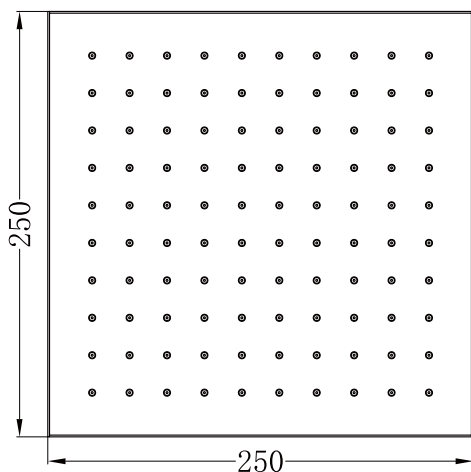

SQUARE SHOWER HEAD

Dimensions are nominal measurements only.

SPECIFICATION

PRODUCT CODE	ROB1003
WELS RATING	3 STAR 9L/MIN
WATERMARK LICENSE	WMK25715
TEMPERATURE RATING	MIN 1°C-MAX 75°C
PRESSURE RATING	MIN 150KPa-MAX 500KPa