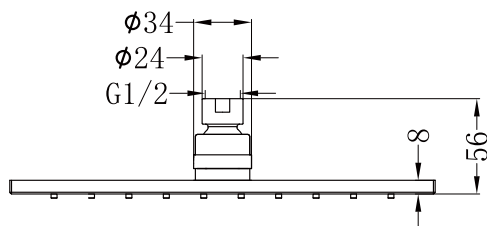

SQUARE SHOWER HEAD

Dimensions are nominal measurements only.

SPECIFICATION

PRODUCT CODE	ROB1003
WELS RATING	3 STAR 9L/MIN
WATERMARK LICENSE	WMK25715
TEMPERATURE RATING	MIN 1°C-MAX 75°C
PRESSURE RATING	MIN 150KPa-MAX 500KPa

PACKING INCLUDES

- 1x shower head