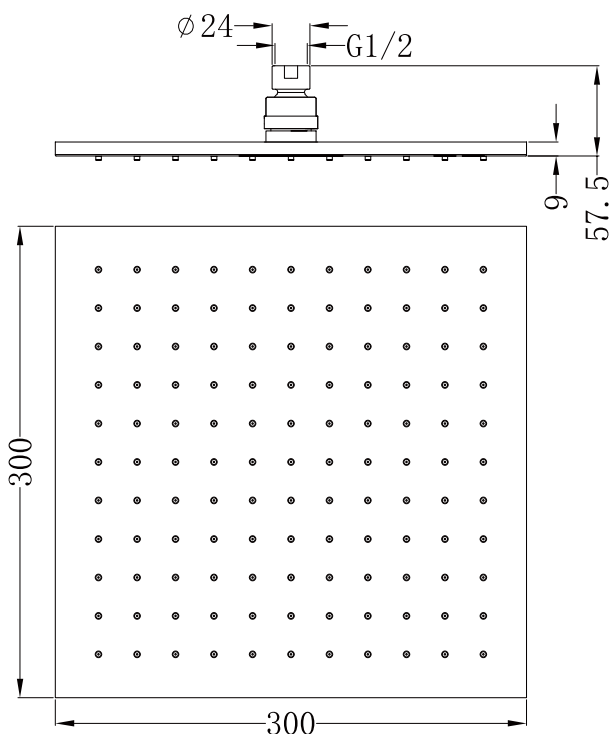

MAINTENANCE AND CARE

All surfaces should be cleaned with mild liquid detergent or soap and water.

Do not use cream cleaners or citrus based cleaning products, as they are abrasive.

Use of unsuitable cleaning agents may damage the surface. Any damage caused in this way will not be covered by warranty

PACKING INCLUDES

- 1x shower head

Dimensions are nominal measurements only.