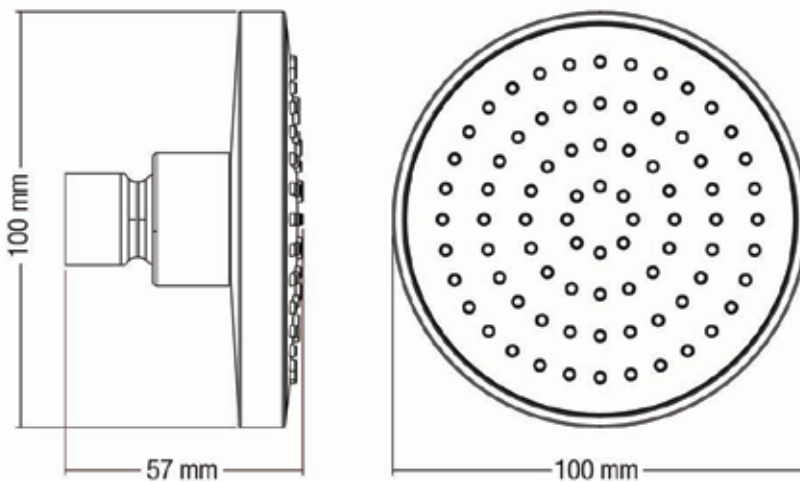

Streamjet™ Rose Only - 9L/min

OH 006A BN
Brushed Nickel

OH 006A C
Chrome

OH 006A MB
Matte Black

OH 006A WTC
White/Chrome

Features

- ABS 100mm shower rose with rub-clean spray diffuser
- Full Pattern Spray

WELS Registration
No.S07157