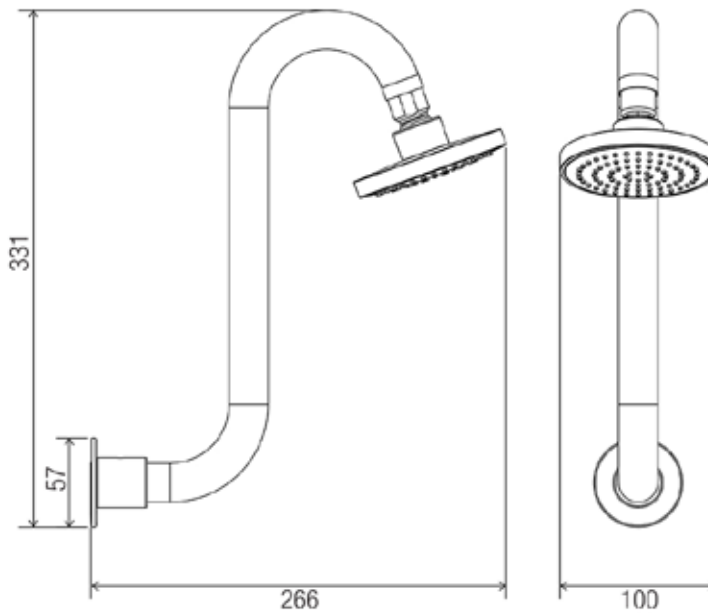

Streamjet™ Swan Neck Rising Arm - 9L/min

OH 006E BN
Brushed Nickel

OH 006E C
Chrome

OH 006E MB
Matte Black

OH 006E WTC
White/Chrome

Features

- ABS 100mm shower rose with rub-clean spray diffuser
- Brass 290mm rising arm with Flow Interchange® spigot
- Brass 57mm wall flange
- Full Pattern Spray