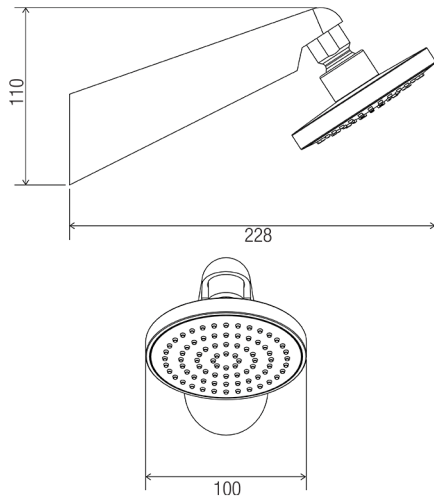

DIMENSIONS

INDICATIVE IMAGE

STREAMJET™/GRAND ARM

Product Code - Finish

- OH 006G C - Chrome

Features

- ABS 100 mm traditional shower with rub-clean spray diffuser
- Brass 165 mm upswep arm
- Chrome plated finish
- Full pattern spray

Compliance

- Watermark AS 3662 WMKT 21147
- WELS 3 Star license number 0046 – 9 L/min water flow rating
- WELS 4 Star license number 0046 – 6.5 L/min water flow rating

Warranty

See Con-Serv warranty policy for full details.