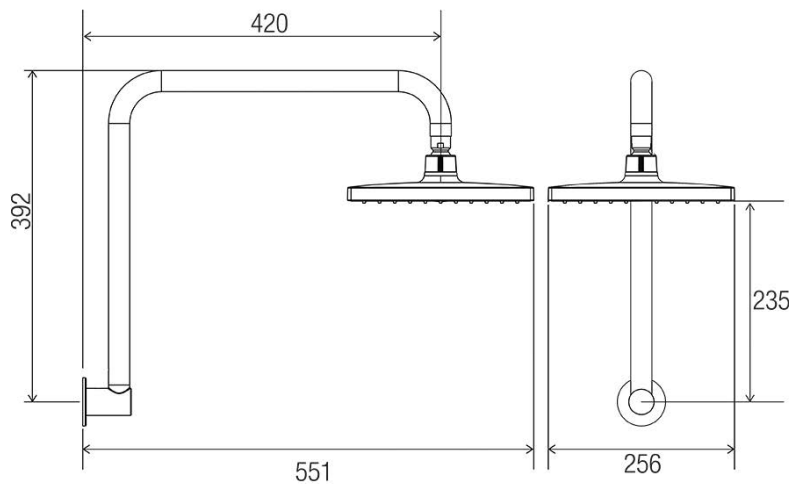

Cosmic Swivel Crane Neck Arm - 9L/min

OH 028Q BN
Brushed Nickel

OH 028Q C
Chrome

OH 028Q MB
Matte Black

Features

- ABS 256mm rainmaker shower rose with rub-clean spray diffuser
- 380mm crane neck swivelling shower arm with flow Interchange® spigot
- Brass Construction
- Brass 57mm wall flange
- 1/2" BSP female inlet with 1/2" BSP male threaded outlet
- Full Pattern Spray