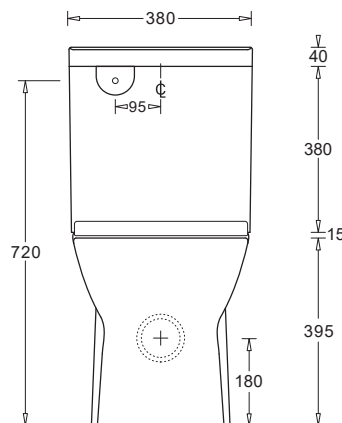

PRODUCT DIMENSIONS

SOFT CLOSE

WaterMark
LIC. WM74833
AS1172.1/2
ApprovalMark

TECHNICAL DATA SHEET

SUPERSEDES ALL PREVIOUS ISSUES

All dimensions are in millimetres and are subject to normal manufacturing variation.
As product development is ongoing BPA reserves the right to vary specifications without notice.
Bathroom Products Australia Pty Ltd ABN 87 079 297 617