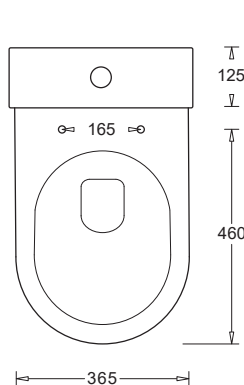

PRODUCT DIMENSIONS

SOFT CLOSE

WaterMark
LIC. WM74833
AS1172.1/2
ApprovalMark

TECHNICAL DATA SHEET

SUPERSEDES ALL PREVIOUS ISSUES

All dimensions are in millimetres and are subject to normal manufacturing variation.
As product development is ongoing BPA reserves the right to vary specifications without notice.
Bathroom Products Australia Pty Ltd ABN 87 079 297 617