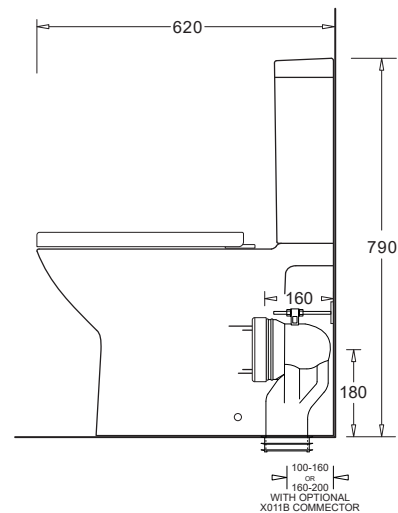

PRODUCT DIMENSIONS

SOFT CLOSE

WaterMark
LIC. WM74833
AS1172.1/2
ApprovalMark

TECHNICAL DATA SHEET

SUPERSEDES ALL PREVIOUS ISSUES

All dimensions are in millimetres and are subject to normal manufacturing variation.
As product development is ongoing BPA reserves the right to vary specifications without notice.
Bathroom Products Australia Pty Ltd ABN 87 079 297 617