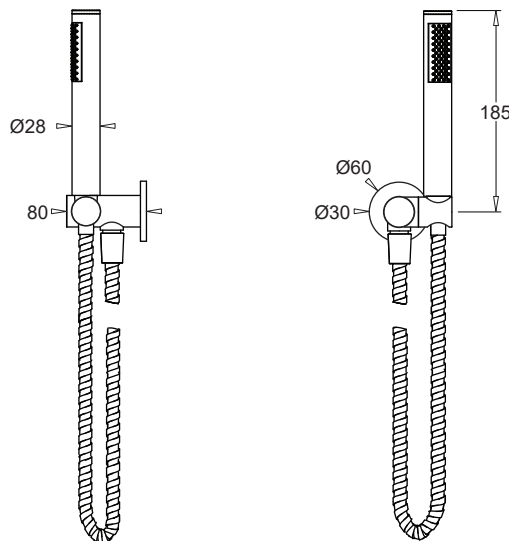

VENEZIA

HAND SHOWER with WALL MOUNTING

CODE: JTV18xx

FEATURES

- Minimalistic wall mounted design
- Slim, lightweight shower wand with 1.5m hose
- Concealed water inlet
- Durable construction
- Simple, secure fixing system
- Matching shower mixer available

COMPONENTS

Venezia hand shower	Chrome	JTV18CH
	Matte black	JTV18EMB
	Gunmetal	JTV18EGM
	Brushed Brass	JTV18PBB
	Brushed Nickel	JTV18PBN

TECHNICAL DETAILS

- Operating pressure 150-500kPa
- Operating temperature 1-75°C
- Hose connections ½" F BSP

WARRANTY

20 years product replacement
-refer to T&Cs at www.johnsonsisuisse.com.au

Note: a shower mixer is required - recommended model JTV70xxx. This is a separate supply item

PRODUCT DIMENSIONS

Model	WELS Rating	Reg.
JTV18CH	WELS Star, 8L/min.	S16873
JTV18EMB	WELS Star, 8L/min.	S16875
JTV18EGM	WELS Star, 8L/min.	S16874
JTV18PBB	WELS Star, 8L/min.	S16873
JTV18PBN	WELS Star, 8L/min.	S16873

TECHNICAL DATA SHEET

SUPERSEDES ALL PREVIOUS ISSUES

All dimensions are in millimetres and are subject to normal manufacturing variation.
As product development is ongoing BPA reserves the right to vary specifications without notice.
Bathroom Products Australia Pty Ltd ABN 87 079 297 617